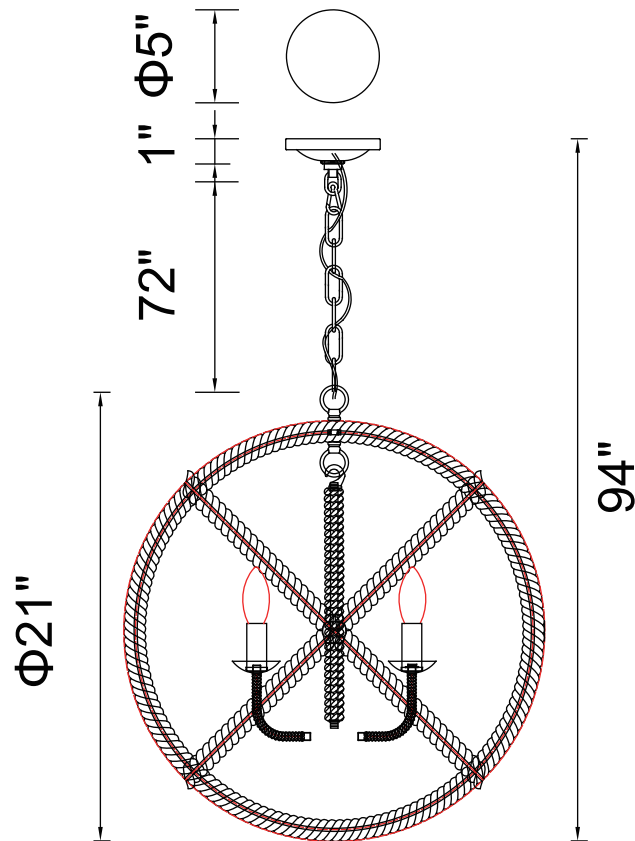

PROJECT: \_\_\_\_\_

FIXTURE TYPE: \_\_\_\_\_

LOCATION: \_\_\_\_\_

CONTACT/PHONE: \_\_\_\_\_

Item	9706P21-5-101
Collection	PADMA
Finish	Black
Glass	-----
Crystal	-----
Input	120V AC,60HZ,AC

Shade	-----
Length/Dia.	21"
Width/Ext.	-----
Height	21"
Maximum	94"
Lumens	-----

Light Source	E12
Bulb Info.	5x60W
Included	-----
Dimmable	Yes
Color	-----
Weight	