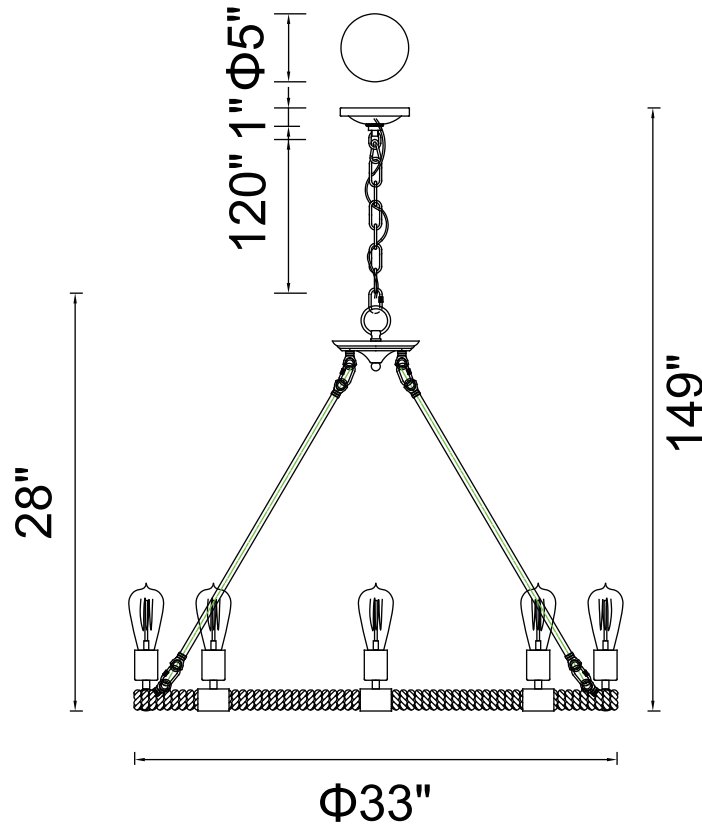

PROJECT: _____

FIXTURE TYPE: _____

LOCATION: _____

CONTACT/PHONE: _____

Item	9671P33-8-101
Collection	GANGES
Finish	Black
Glass	-----
Crystal	-----
Input	120V AC,60HZ,AC

Shade	-----
Length/Dia.	33"
Width/Ext.	-----
Height	28"
Maximum	149"
Lumens	-----

Light Source	E26
Bulb Info.	8×60W
Included	-----
Dimmable	Yes
Color	-----
Weight	