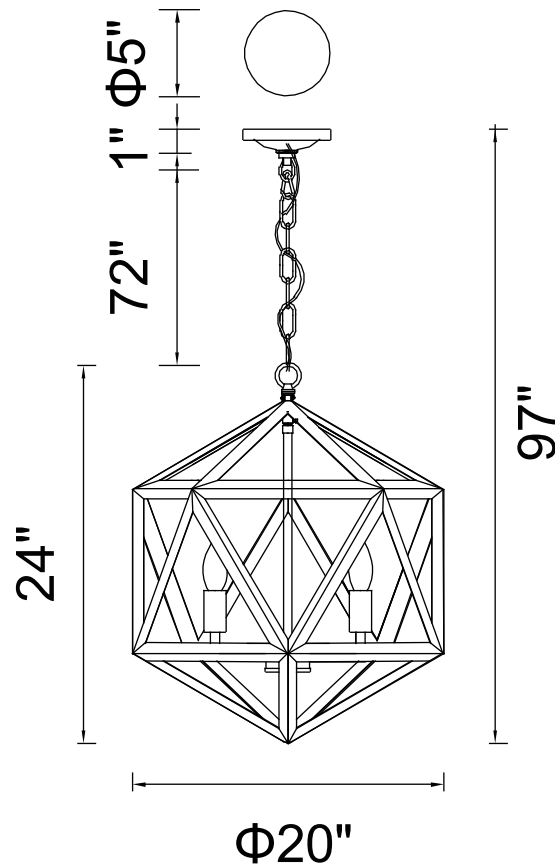

PROJECT: \_\_\_\_\_

FIXTURE TYPE: \_\_\_\_\_

LOCATION: \_\_\_\_\_

CONTACT/PHONE: \_\_\_\_\_

Item	9641P20-4-128
Collection	AMAZON
Finish	Antique Forged Copper
Glass	-----
Crystal	-----
Input	120V AC,60HZ,AC

Shade	-----
Length/Dia.	20"
Width/Ext.	-----
Height	24"
Maximum	97"
Lumens	-----

Light Source	E12
Bulb Info.	4×60W
Included	-----
Dimmable	Yes
Color	-----
Weight	-----