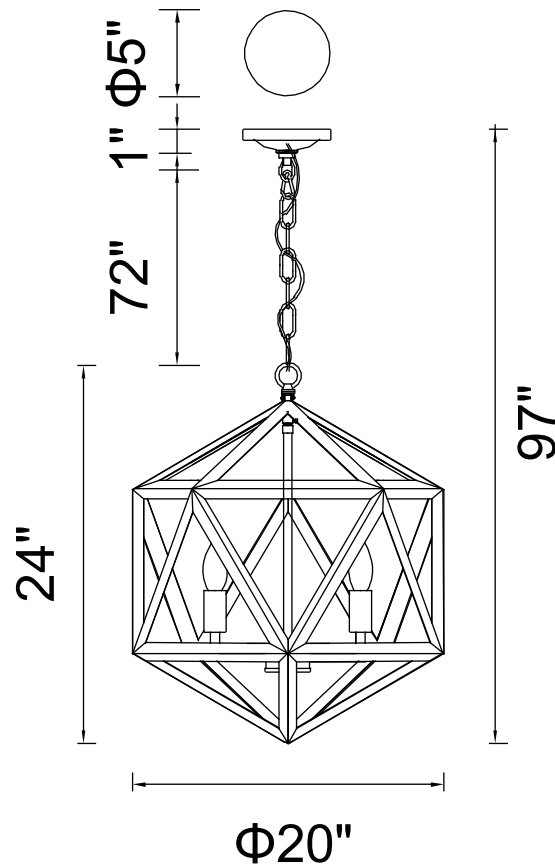

PROJECT: _____

FIXTURE TYPE: _____

LOCATION: _____

CONTACT/PHONE: _____

Item	9641P20-4-101
Collection	AMAZON
Finish	Black
Glass	-----
Crystal	-----
Input	120V AC,60HZ,AC

Shade	-----
Length/Dia.	20"
Width/Ext.	-----
Height	24"
Maximum	97"
Lumens	-----

Light Source	E12
Bulb Info.	4×60W
Included	-----
Dimmable	Yes
Color	-----
Weight	