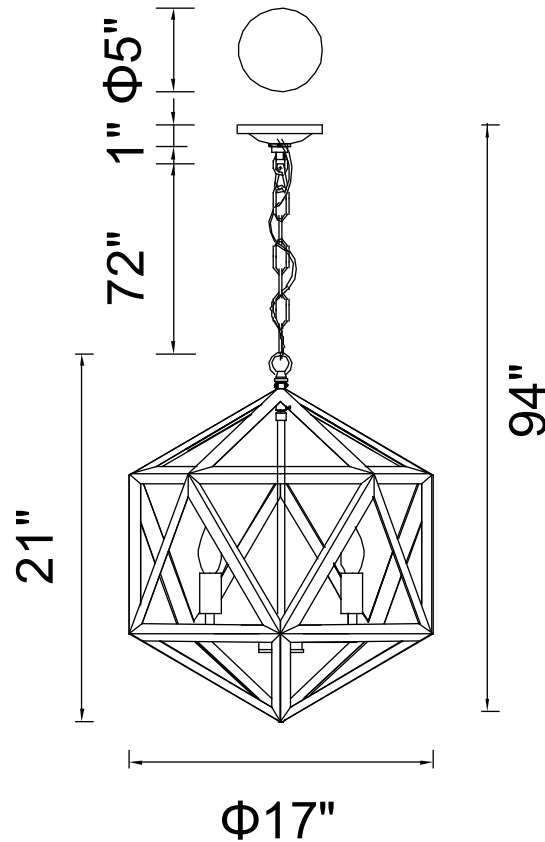

PROJECT: _____

FIXTURE TYPE: _____

LOCATION: _____

CONTACT/PHONE: _____

Item	9641P17-3-101
Collection	AMAZON
Finish	Black
Glass	-----
Crystal	-----
Input	120V AC,60HZ,AC

Shade	-----
Length/Dia.	17"
Width/Ext.	-----
Height	21"
Maximum	94"
Lumens	-----

Light Source	E12
Bulb Info.	3×60W
Included	-----
Dimmable	Yes
Color	-----
Weight	-----