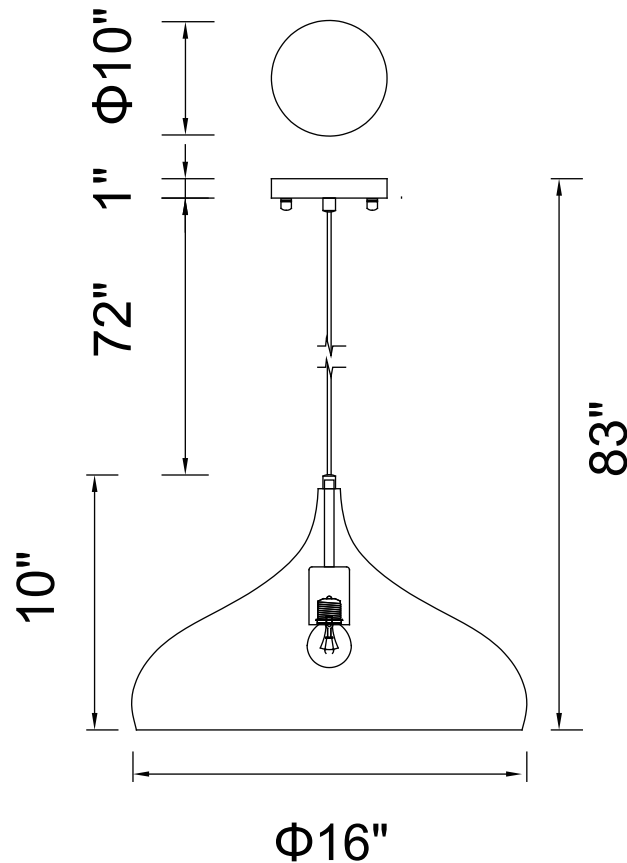

PROJECT: _____

FIXTURE TYPE: _____

LOCATION: _____

CONTACT/PHONE: _____

Item	9633P16-1-101
Collection	DYNAMIC
Finish	Black
Glass	-----
Crystal	-----
Input	120V AC,60HZ,AC

Shade	-----
Length/Dia.	16"
Width/Ext.	-----
Height	10"
Maximum	83"
Lumens	-----

Light Source	E26
Bulb Info.	1×60W
Included	-----
Dimmable	Yes
Color	-----
Weight	