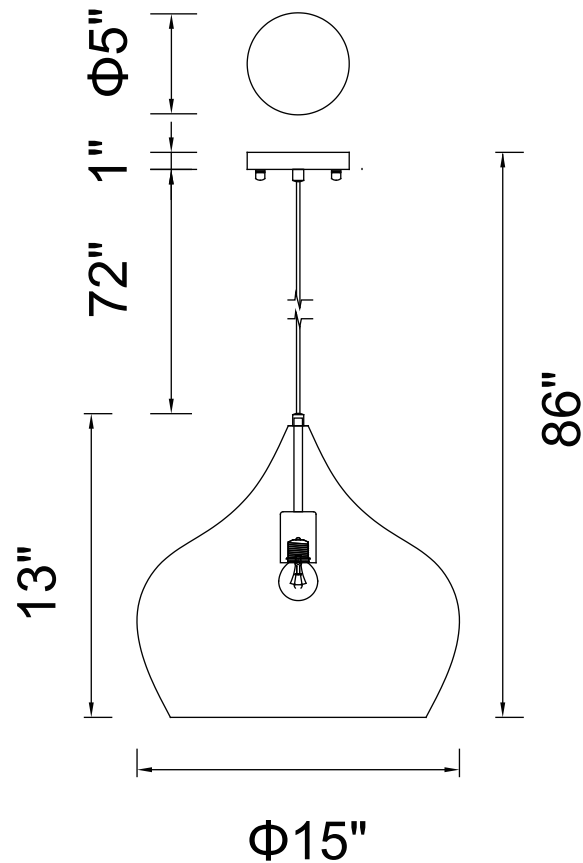

PROJECT: _____

FIXTURE TYPE: _____

LOCATION: _____

CONTACT/PHONE: _____

Item	9632P15-1-101
Collection	DYNAMIC
Finish	Black
Glass	-----
Crystal	-----
Input	120V AC,60HZ,AC

Shade	-----
Length/Dia.	15"
Width/Ext.	-----
Height	13"
Maximum	86"
Lumens	-----

Light Source	E26
Bulb Info.	1×60W
Included	-----
Dimmable	Yes
Color	-----
Weight	-----