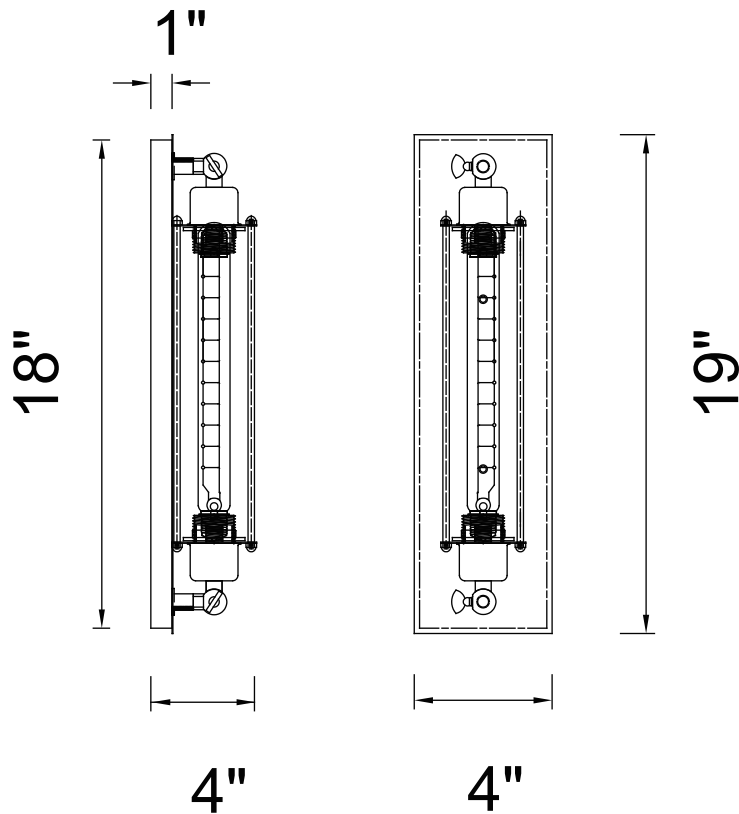

PROJECT: _____

FIXTURE TYPE: _____

LOCATION: _____

CONTACT/PHONE: _____

Item	9613W4-1-126
Collection	PAMELA
Finish	Chocolate
Glass	-----
Crystal	-----
Input	120V AC,60HZ,AC

Shade	-----
Length/Dia.	14"
Width/Ext.	14"
Height	19"
Maximum	-----
Lumens	-----

Light Source	E26
Bulb Info.	1×60W
Included	-----
Dimmable	Yes
Color	-----
Weight	