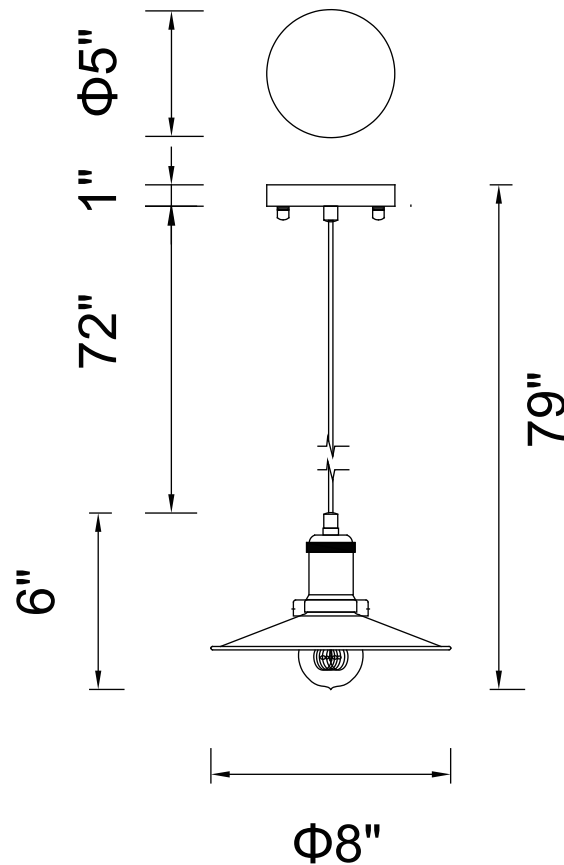

PROJECT: _____

FIXTURE TYPE: _____

LOCATION: _____

CONTACT/PHONE: _____

Item	9605P8-1-101
Collection	BRAVE
Finish	Black
Glass	-----
Crystal	-----
Input	120V AC,60HZ,AC

Shade	-----
Length/Dia.	8"
Width/Ext.	-----
Height	6"
Maximum	79"
Lumens	-----

Light Source	E26
Bulb Info.	1×60W
Included	-----
Dimmable	Yes
Color	-----
Weight	