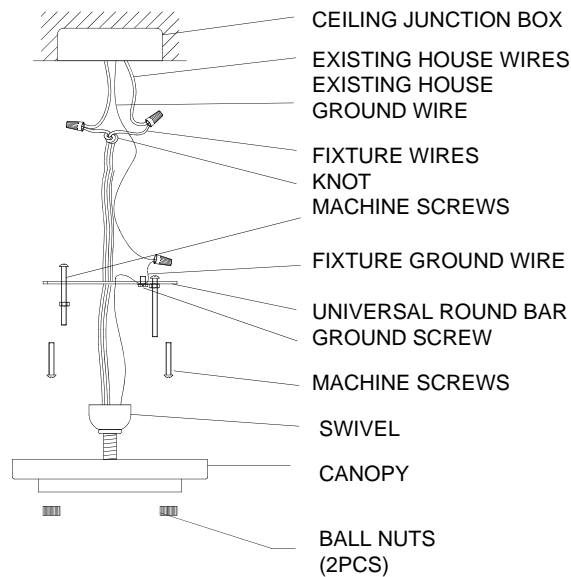

CRYSTORAMA

1958
 95 Cantiague Rock Road, Westbury NY 11590
 ph:516.931.9090 fax:516.931.1254
 info@crystorama.com www.crystorama.com

MODEL#:9507-AB ASSEMBLY AND DRESSING INSTRUCTIONS

All electrical components must be installed by a licensed electrician in accordance with the National Electric Code and the appropriate local electrical codes.

You will need 5 - Med.Bulb
 40 Watts Recommended
 60Watts Max
 Bulb not included

NOTICE: PLEASE LINE UP THE SWIVEL SLOT WITH THE NIPPLE ON THE CANOPY'S CENTER HOLE!!!

CRYSTORAMA

1958
95 Cantiague Rock Road, Westbury NY 11590
ph:516.931.9090 fax:516.931.1254
info@crystorama.com www.crystorama.com

MODEL#:9507-AB ASSEMBLY AND DRESSING INSTRUCTIONS

All electrical components must be installed by a licensed electrician in accordance with the National Electric Code and the appropriate local electrical codes.

You will need 5 - Med.Bulb
40 Watts Recommended
60Watts Max
Bulb not included

1-8"+2-12" stems included

smallest height with a 8" stem

tallest height with 1X8"+2X12" stems

2014-12-25