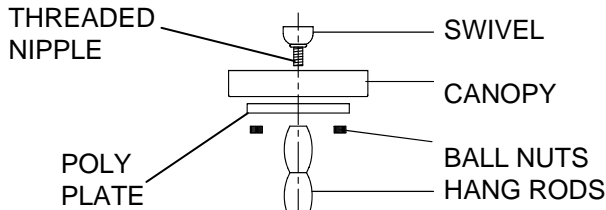

You will need 5 - Med.Bulb
 40 Watts Recommended
 60Watts Max
 Bulb not included

NOTICE: PLEASE LINE UP THE SWIVEL SLOT WITH THE NIPPLE ON THE CANOPY'S CENTER HOLE!!!

CRYSTORAMA

1958
95 Cantiague Rock Road, Westbury NY 11590
ph:516.931.9090 fax:516.931.1254
info@crystorama.com www.crystorama.com