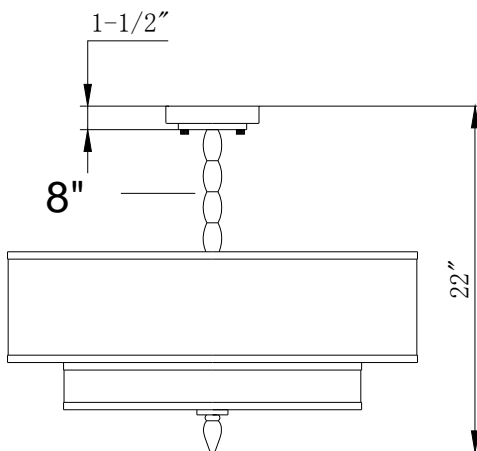

You will need 5 - Med.Bulb
 40 Watts Recommended
 60Watts Max
 Bulb not included

NOTICE: PLEASE LINE UP THE SWIVEL SLOT WITH THE NIPPLE ON THE CANOPY'S CENTER HOLE!!!

CRYSTORAMA

1958
95 Cantiague Rock Road, Westbury NY 11590
ph:516.931.9090 fax:516.931.1254
info@crystorama.com www.crystorama.com

MODEL#:9507-AB ASSEMBLY AND DRESSING INSTRUCTIONS

All electrical components must be installed by a licensed electrician in accordance with the National Electric Code and the appropriate local electrical codes.

You will need 5 - Med.Bulb
40 Watts Recommended
60Watts Max
Bulb not included

1-8"+2-12" stems included

smallest height with a 8" stem

tallest height with 1X8"+2X12" stems

2014-12-25