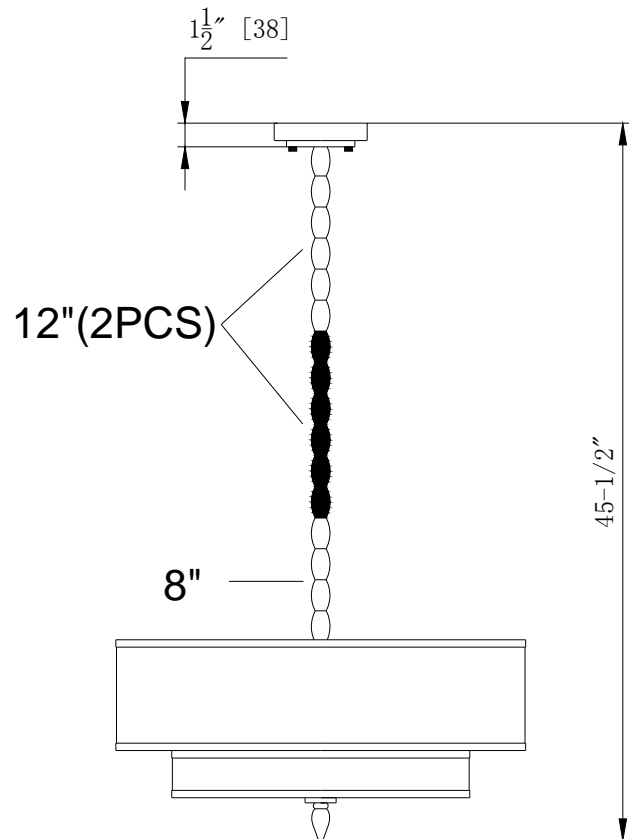

You will need 5 - Med.Bulb
 40 Watts Recommended
 60Watts Max
 Bulb not included

NOTICE: PLEASE LINE UP THE SWIVEL SLOT WITH THE NIPPLE ON THE CANOPY'S CENTER HOLE!!!

CRYSTORAMA

1958
95 Cantiague Rock Road, Westbury NY 11590
ph:516.931.9090 fax:516.931.1254
info@crystorama.com www.crystorama.com

You will need 5 - Med.Bulb
40 Watts Recommended
60Watts Max
Bulb not included

1-8"+2-12" stems included

smallest height with a 8" stem

tallest height with 1X8"+2X12" stems

2014-12-25