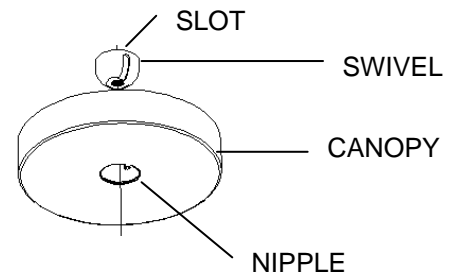

You will need 5 - Med.Bulb
 40 Watts Recommended
 60Watts Max
 Bulb not included

NOTICE: PLEASE LINE UP THE SWIVEL SLOT WITH THE NIPPLE ON THE CANOPY'S CENTER HOLE!!!

CRYSTORAMA

1958
95 Cantiague Rock Road, Westbury NY 11590
ph:516.931.9090 fax:516.931.1254
info@crystorama.com www.crystorama.com

You will need 5 - Med.Bulb
40 Watts Recommended
60Watts Max
Bulb not included

1-8"+2-12" stems included

smallest height with a 8" stem

tallest height with 1X8"+2X12" stems

2014-12-25