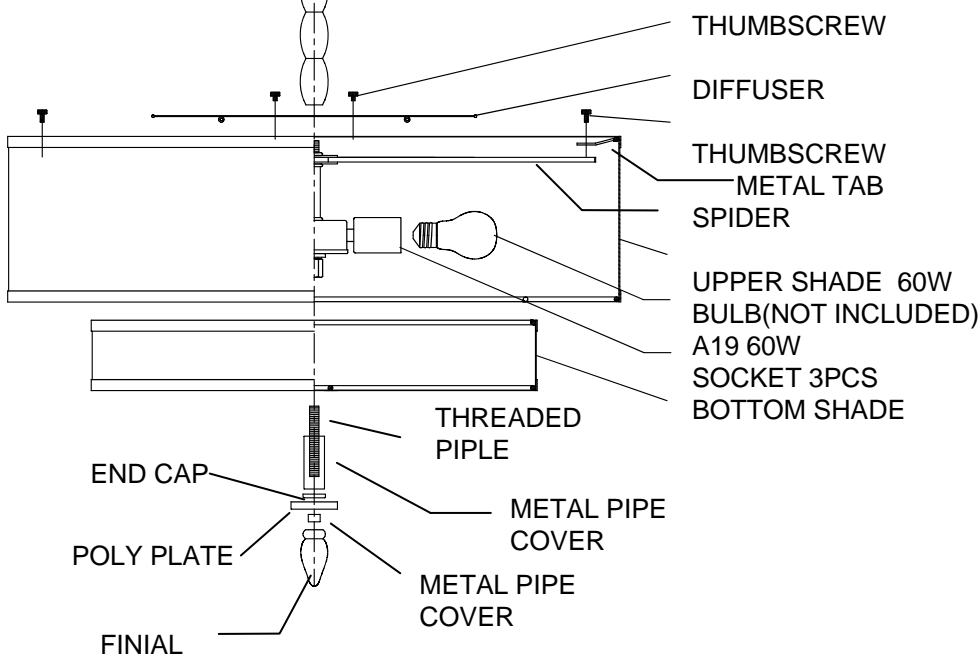

You will need 5 - Med.Bulb
 40 Watts Recommended
 60Watts Max
 Bulb not included

NOTICE: PLEASE LINE UP THE SWIVEL SLOT WITH THE NIPPLE ON THE CANOPY'S CENTER HOLE!!!

CRYSTORAMA

1958
95 Cantiague Rock Road, Westbury NY 11590
ph:516.931.9090 fax:516.931.1254
info@crystorama.com www.crystorama.com

You will need 5 - Med.Bulb
40 Watts Recommended
60Watts Max
Bulb not included

1-8"+2-12" stems included

smallest height with a 8" stem

tallest height with 1X8"+2X12" stems

2014-12-25