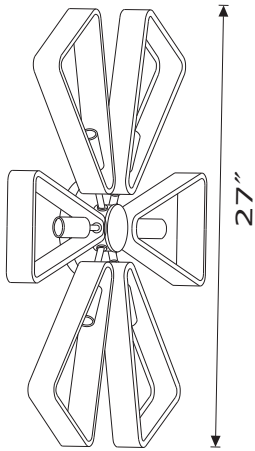

All electrical components must be installed by a licensed electrician in accordance with the National ElectricCode and the appropriate local electrical codes

You will need 6 Candelabra bulbs. 40 Watts recommended 60 Watts max. Bulb not included.

WALL MOUNT: SWIVEL NOT REQUIRED

DEPTH FROM WALL

CEILING MOUNT: SWIVEL NOT REQUIRED