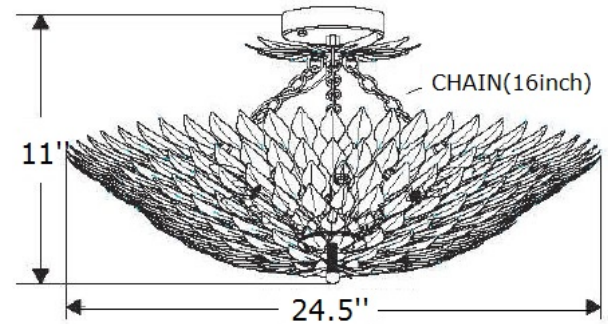

You will need 6 Candelabra bulb. 40 Watts recommended 60 Watts max. Bulb not included.

Semi Flush

*Due to the delicate nature of this design, you may need to manually bend the leaves as the intended design is to have a smooth pattern of leaves.

NOTICE: FOR REPLACING THE BULB, PLEASE UNSCREW THE LEAF ASSEMBLY AS SHOWN ABOVE.