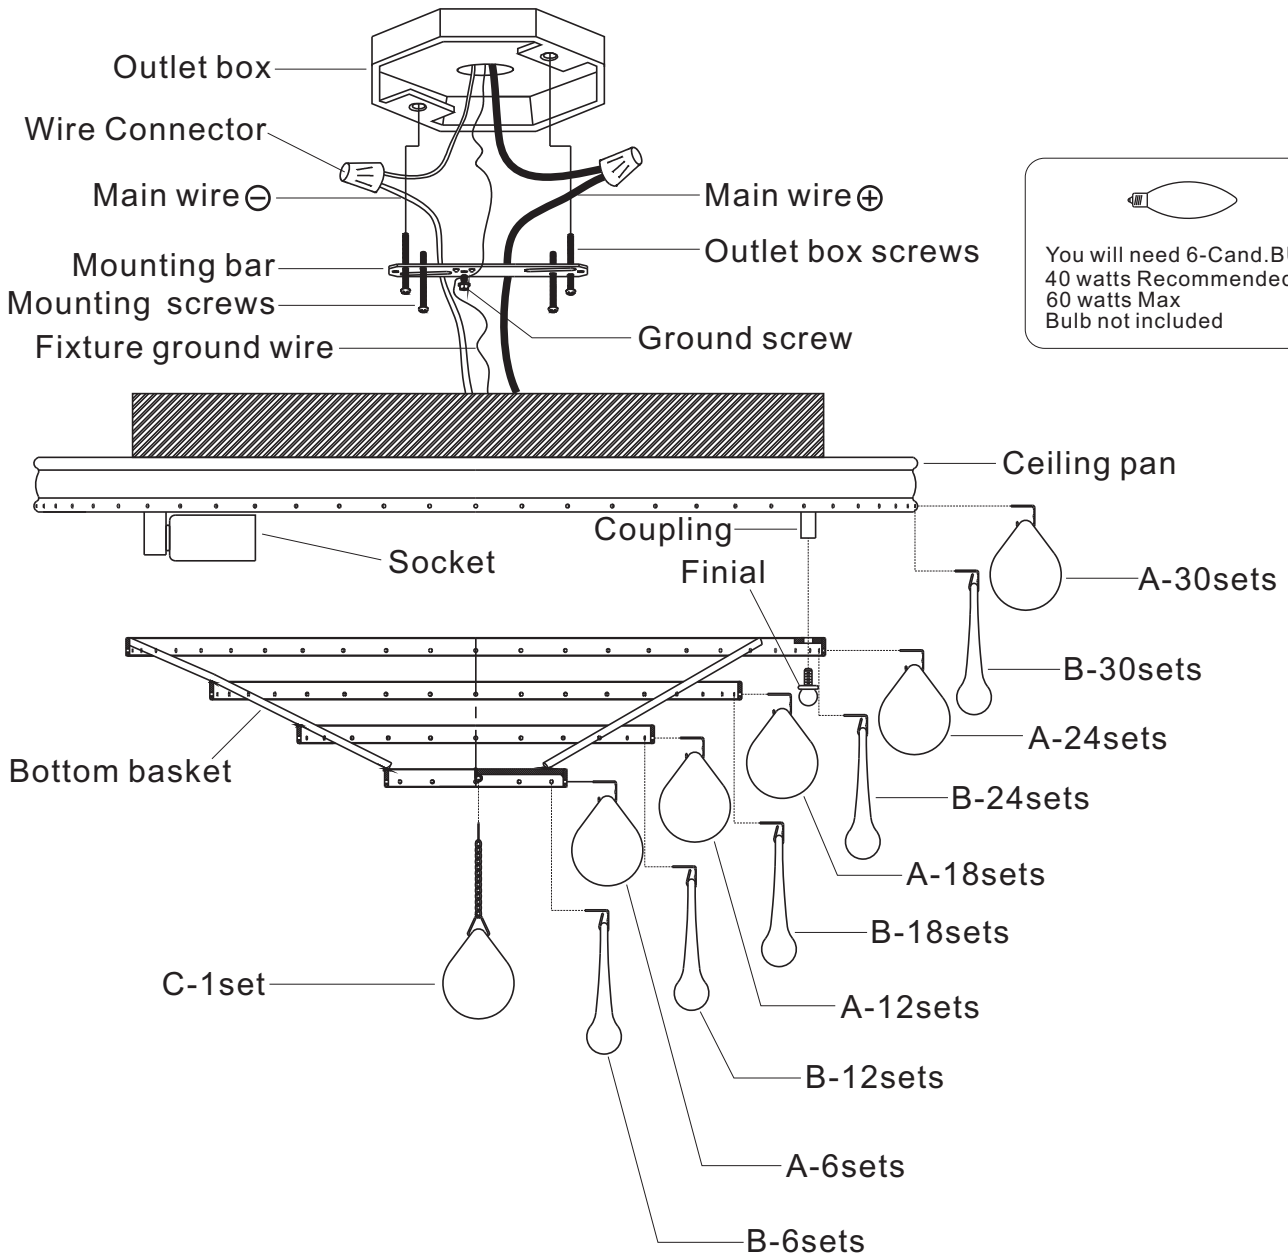

## MODEL#: 138-VZ ASSEMBLY AND DRESSING INSTRUCTIONS

### IMPORTANT

TURN OFF THE POWER AT THE MAIN FUSE OR CIRCUIT BREAKER BOX BEFORE STARTING INSTALLATION

  
 You will need 6-Cand.BULB  
 40 watts Recommended  
 60 watts Max  
 Bulb not included

**(HANG A AND B ALTERNATELY)**

A=  40mmx90sets (Spare parts: 2sets)

B=  76mmx90sets (Spare parts: 3sets)

C=  (40mm Ball with chain)x1set