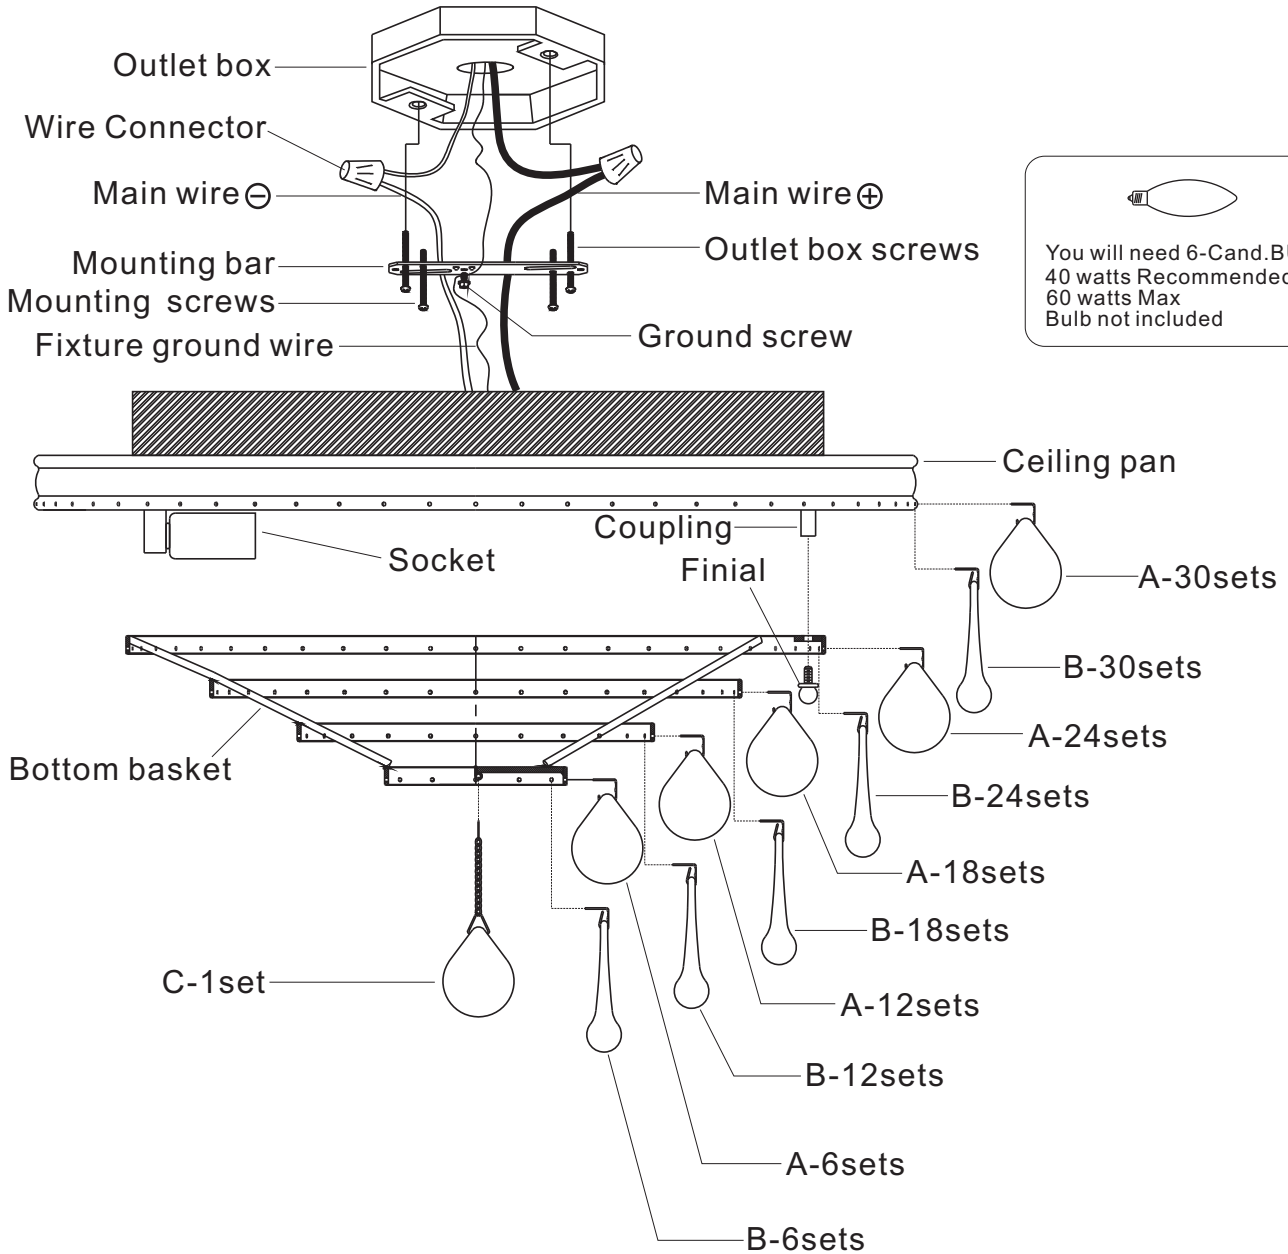

CRYSTORAMA

1958

95 Cantiague Rock Road, Westbury NY 11590
 ph:516.931.9090 fax:516.931.1254
 info@crystorama.com www.crystorama.com

MODEL#: 138-CH ASSEMBLY AND DRESSING INSTRUCTIONS

IMPORTANT

TURN OFF THE POWER AT THE MAIN FUSE OR CIRCUIT BREAKER BOX BEFORE STARTING INSTALLATION

 You will need 6-Cand.BULB
 40 watts Recommended
 60 watts Max
 Bulb not included

(HANG A AND B ALTERNATELY)

A=  40mmx90sets (Spare parts: 2sets)

B=  76mmx90sets (Spare parts: 3sets)

C=  (40mm Ball with chain)x1set