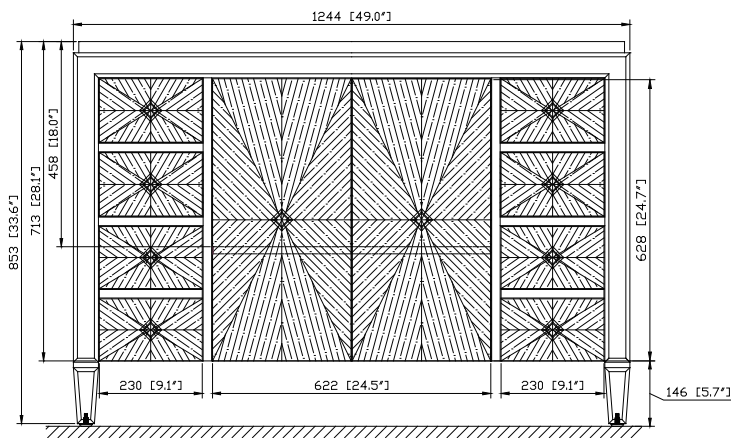

Avanity

BRENTWOOD-V49-NW

Features

- Solid poplar wood frame, Elm veneer MDF
- Hand crafted details
- 2 soft-close doors
- 6 soft-close drawers
- 1 interior shelf
- Antique nickel finished hardware
- Adjustable height levelers

Colors / Finishes

- New Walnut

Nominal Dimension

- 49W x 22D x 33.6H inches

Components

Mirror	BRENTWOOD-M30-NW		
Vanity Top	SUT49BK-R	SUT49GB-R	SUT49CW-R
Sink	CUM20WT-R		

Product Diagrams

Front

Back

Side

Top