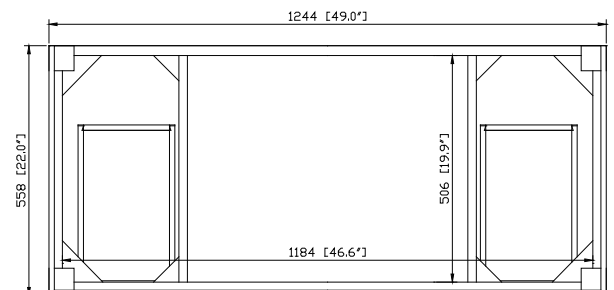

Avanity

BRENTWOOD-V49-NW

Features

- Solid poplar wood frame, Elm veneer MDF
- Hand crafted details
- 2 soft-close doors
- 6 soft-close drawers
- 1 interior shelf
- Antique nickel finished hardware
- Adjustable height levelers

Colors / Finishes

- New Walnut

Nominal Dimension

- 49W x 22D x 33.6H inches

Components

Mirror	BRENTWOOD-M30-NW		
Vanity Top	SUT49BK-R	SUT49GB-R	SUT49CW-R
Sink	CUM20WT-R		

Product Diagrams

Front

Back

Side

Top