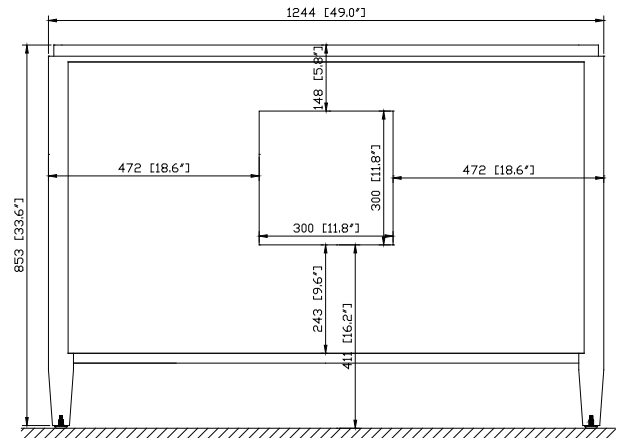

Avanity

BRENTWOOD-V49-NW

Features

- Solid poplar wood frame, Elm veneer MDF
- Hand crafted details
- 2 soft-close doors
- 6 soft-close drawers
- 1 interior shelf
- Antique nickel finished hardware
- Adjustable height levelers

Colors / Finishes

- New Walnut

Nominal Dimension

- 49W x 22D x 33.6H inches

Components

Mirror	BRENTWOOD-M30-NW		
Vanity Top	SUT49BK-R	SUT49GB-R	SUT49CW-R
Sink	CUM20WT-R		

Product Diagrams

Front

Back

Side

Top