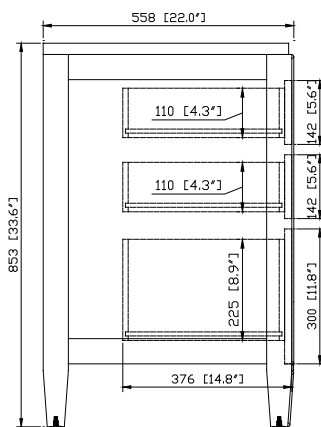

Avanity

BRENTWOOD-V49-NW

Features

- Solid poplar wood frame, Elm veneer MDF
- Hand crafted details
- 2 soft-close doors
- 6 soft-close drawers
- 1 interior shelf
- Antique nickel finished hardware
- Adjustable height levelers

Colors / Finishes

- New Walnut

Nominal Dimension

- 49W x 22D x 33.6H inches

Components

Mirror	BRENTWOOD-M30-NW		
Vanity Top	SUT49BK-R	SUT49GB-R	SUT49CW-R
Sink	CUM20WT-R		

Product Diagrams

Front

Back

Side

Top