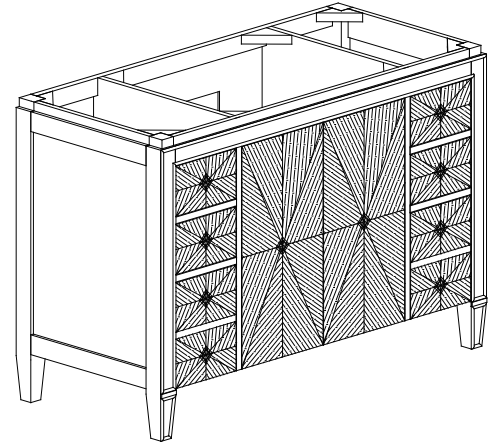

Avanity

BRENTWOOD-V49-NW

Features

- Solid poplar wood frame, Elm veneer MDF
- Hand crafted details
- 2 soft-close doors
- 6 soft-close drawers
- 1 interior shelf
- Antique nickel finished hardware
- Adjustable height levelers

Colors / Finishes

- New Walnut

Nominal Dimension

- 49W x 22D x 33.6H inches

Components

Mirror	BRENTWOOD-M30-NW		
Vanity Top	SUT49BK-R	SUT49GB-R	SUT49CW-R
Sink	CUM20WT-R		

Product Diagrams

Front

Back

Side

Top