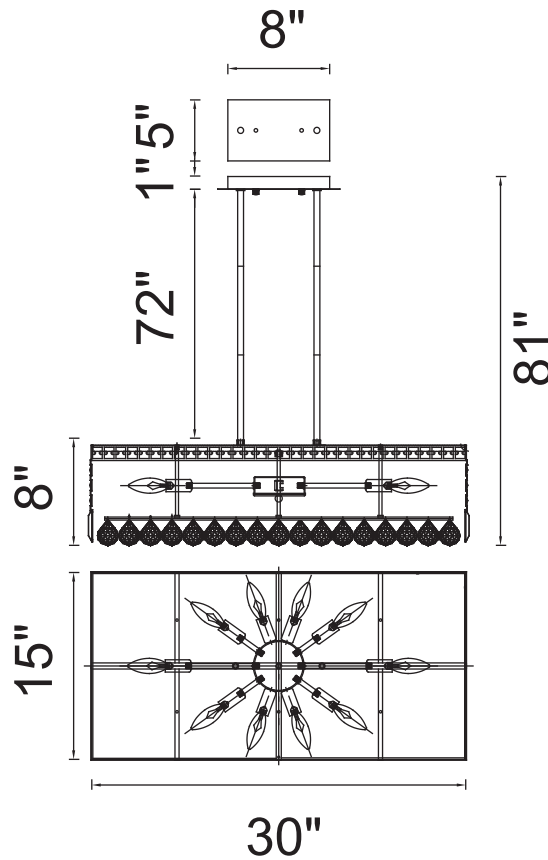

PROJECT: _____

FIXTURE TYPE: _____

LOCATION: _____

CONTACT/PHONE: _____

Item	8030P30C-RC
Collection	COLOSSEUM
Finish	Chrome
Glass	-----
Crystal	Clear
Input	120V AC,60HZ,AC

Shade	-----
Length/Dia.	30"
Width/Ext.	15"
Height	8"
Maximum	81"
Lumens	-----

Light Source	E12
Bulb Info.	10×60W
Included	-----
Dimmable	Yes
Color	-----
Weight	