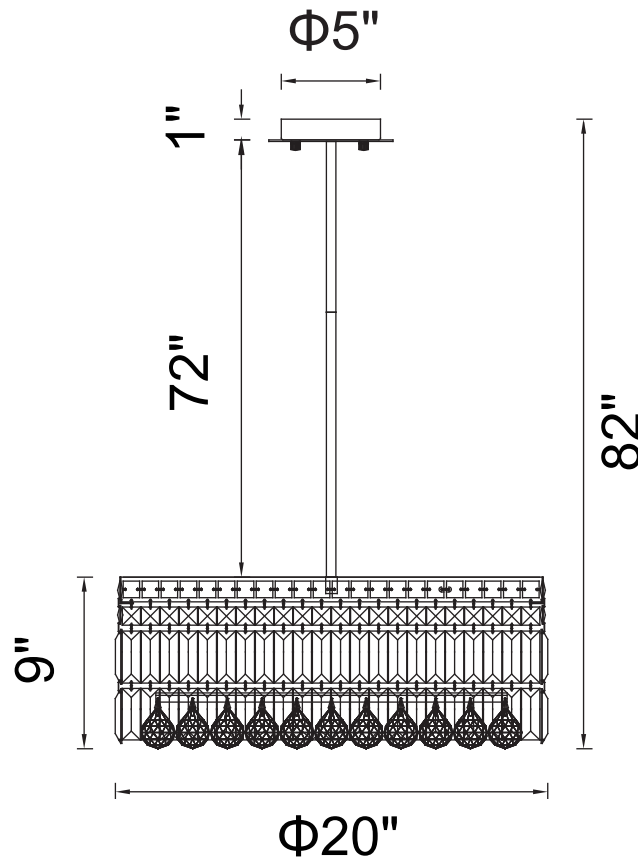

PROJECT: _____

FIXTURE TYPE: _____

LOCATION: _____

CONTACT/PHONE: _____

Item	8006P20C-R
Collection	COLOSSEUM
Finish	Chrome
Glass	-----
Crystal	Clear
Input	120V AC,60HZ,AC

Shade	-----
Length/Dia.	20"
Width/Ext.	-----
Height	9"
Maximum	82"
Lumens	-----

Light Source	E12
Bulb Info.	8x60W
Included	-----
Dimmable	Yes
Color	-----
Weight	