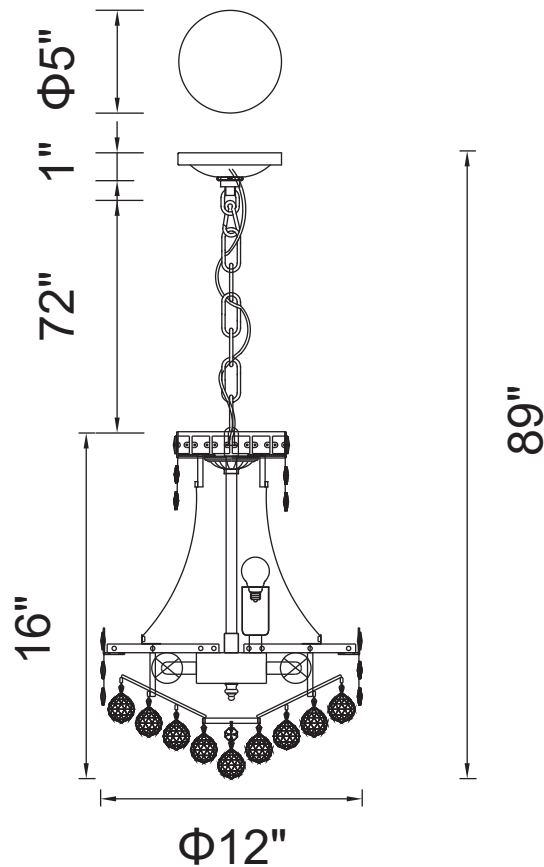

PROJECT: _____

FIXTURE TYPE: _____

LOCATION: _____

CONTACT/PHONE: _____

Item	8002P12C
Collection	LUMIYesUS
Finish	Chrome
Glass	-----
Crystal	Clear
Input	120V AC,60HZ,AC

Shade	-----
Length/Dia.	12"
Width/Ext.	-----
Height	16"
Maximum	89"
Lumens	-----

Light Source	E12
Bulb Info.	4x60W
Included	-----
Dimmable	Yes
Color	-----
Weight	