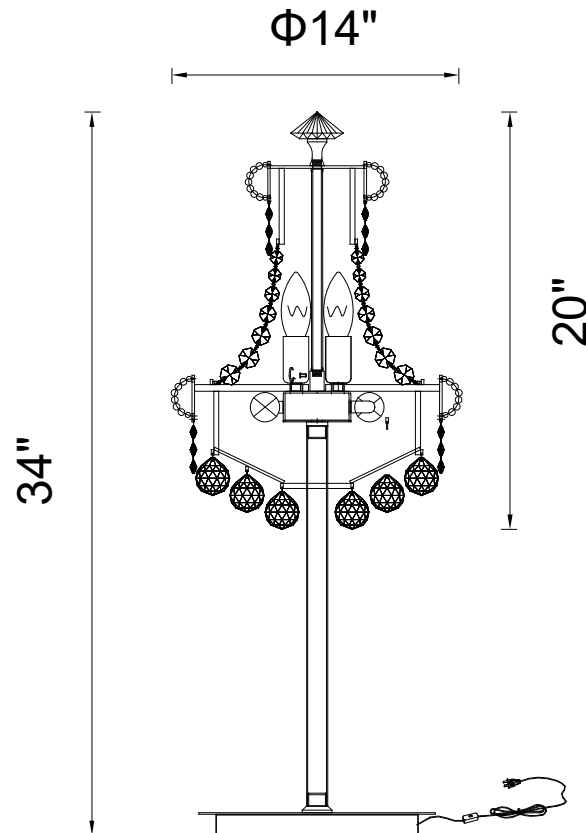

PROJECT: _____

FIXTURE TYPE: _____

LOCATION: _____

CONTACT/PHONE: _____

Item	8001T14G
Collection	KINGDOM
Finish	Gold
Glass	-----
Crystal	Clear
Input	120V AC,60HZ,AC

Shade	-----
Length/Dia.	14"
Width/Ext.	-----
Height	20"
Maximum	34"
Lumens	-----

Light Source	E12
Bulb Info.	6×60W
Included	-----
Dimmable	Yes
Color	-----
Weight	