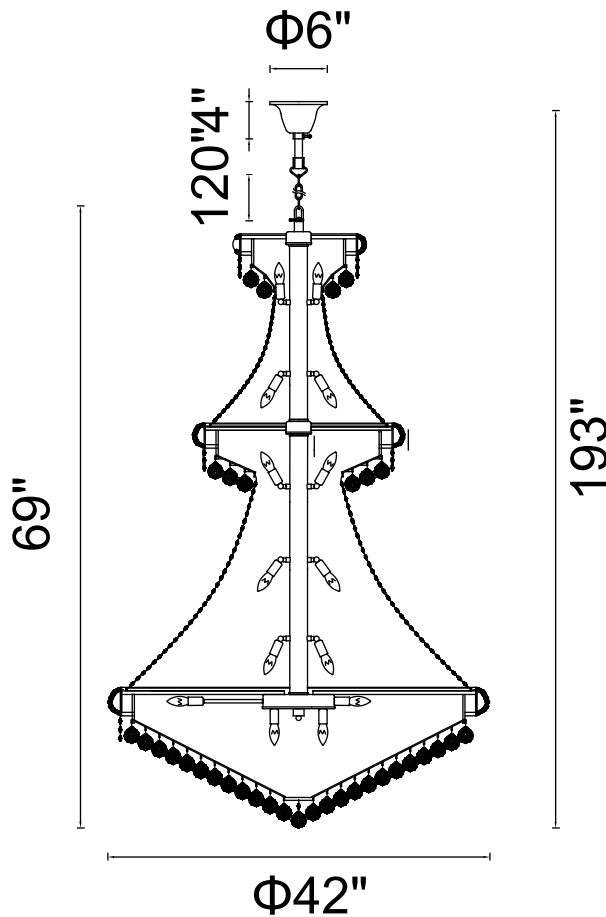

CWI LIGHTING

BRIGHTER LIVING. SIMPLIFIED.

PROJECT: _____

FIXTURE TYPE: _____

LOCATION: _____

CONTACT/PHONE: _____

| | |
|------------|-----------------|
| Item | 8001P42G |
| Collection | EMPIRE |
| Finish | Gold |
| Glass | ----- |
| Crystal | Clear |
| Input | 120V AC,60HZ,AC |

| | |
|-------------|-------|
| Shade | ----- |
| Length/Dia. | 42" |
| Width/Ext. | ----- |
| Height | 69" |
| Maximum | 193" |
| Lumens | ----- |

| | |
|--------------|--------|
| Light Source | E12 |
| Bulb Info. | 38×60W |
| Included | ----- |
| Dimmable | No |
| Color | ----- |
| Weight | |