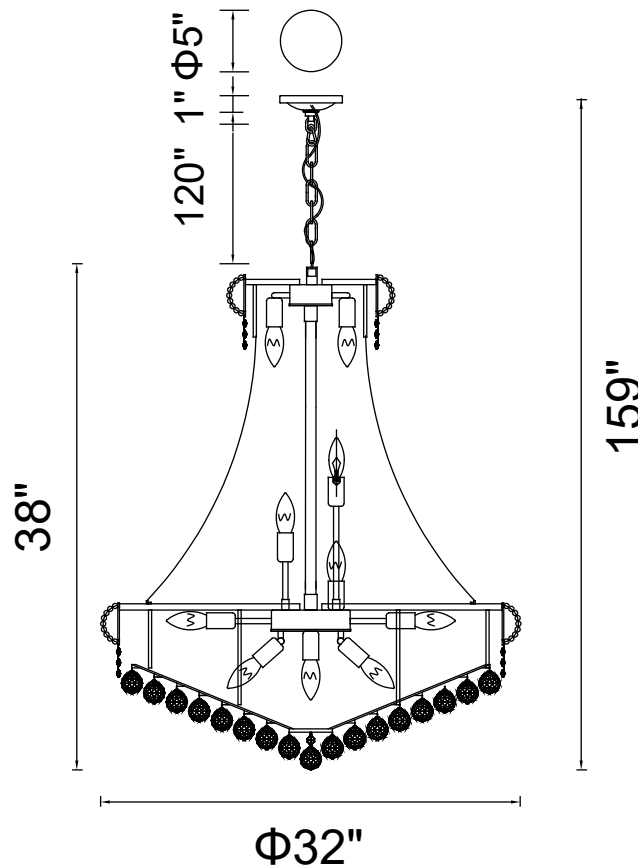

PROJECT: _____

FIXTURE TYPE: _____

LOCATION: _____

CONTACT/PHONE: _____

Item	8001P32G
Collection	EMPIRE
Finish	Gold
Glass	-----
Crystal	Clear
Input	120V AC,60HZ,AC

Shade	-----
Length/Dia.	32"
Width/Ext.	-----
Height	38"
Maximum	159"
Lumens	-----

Light Source	E12
Bulb Info.	19×60W
Included	-----
Dimmable	Yes
Color	-----
Weight	