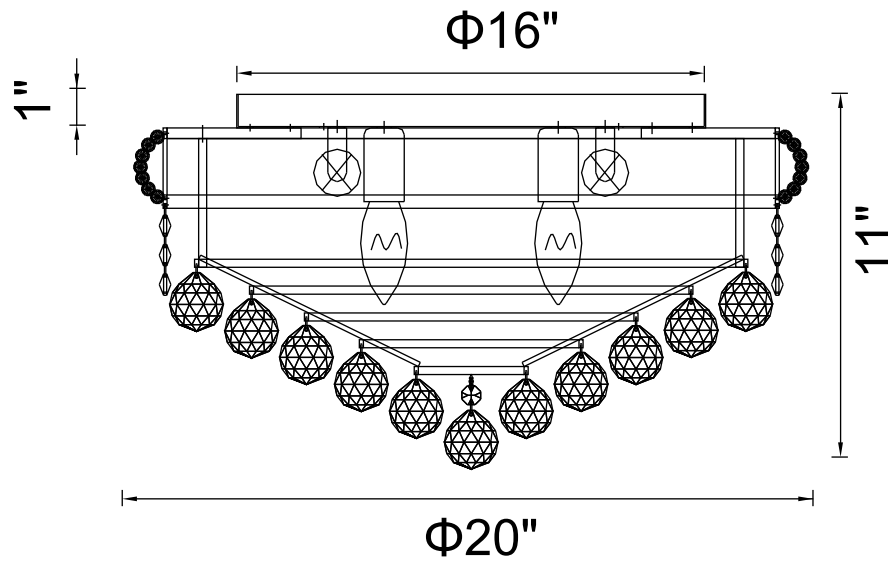

PROJECT: _____

FIXTURE TYPE: _____

LOCATION: _____

CONTACT/PHONE: _____

Item	8001C20G
Collection	KINGDOM
Finish	Gold
Glass	-----
Crystal	Clear
Input	120V AC,60HZ,AC

Shade	-----
Length/Dia.	20"
Width/Ext.	-----
Height	11"
Maximum	-----
Lumens	-----

Light Source	E12
Bulb Info.	8x60W
Included	-----
Dimmable	Yes
Color	-----
Weight	