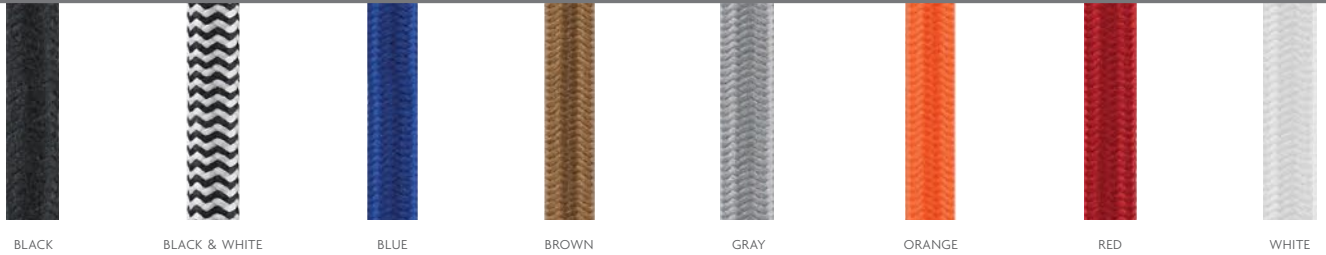

1 CHOOSE YOUR FABRIC CORD COLOR AND LENGTH.