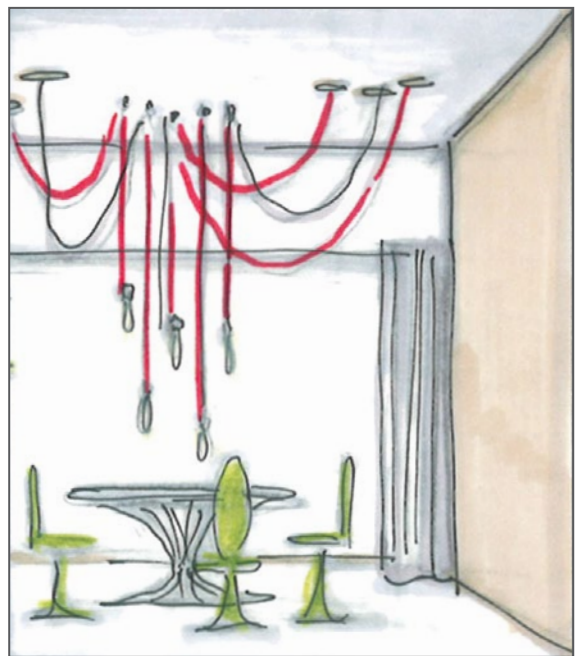

2 CHOOSE YOUR SOCKET AND FINISH.

Select between the modern or the vintage socket in your ideal finish – both are perfect for a wide array of design aesthetics. A four inch flush canopy in the matching metal finish ships standard with every pendant. Due to the diameter of the cord, SoCo pendants do not currently work with our T-TRAK system or our multi-port canopies.

SWAG HOOK

Use as a creative tool to gracefully change a pendant's point of suspension from the mounting canopy to any point on the ceiling. Order one for each pendant.

700TDSWG	FINISH
Z	ANTIQU BRONZE
B	BLACK
S	SATIN NICKEL
W	WHITE

* VINTAGE SOCKET ONLY AVAILABLE IN ANTIQUE BRONZE AND SATIN NICKEL FINISHES
 ** CUSTOM CORD LENGTHS AVAILABLE, CONSULT FACTORY
 *** CUSTOM CORD COLORS AVAILABLE, CONSULT FACTORY
 **** SHIPS WITH MATCHING CANOPY

SOCO MINI CANOPIES

Mount to a standard 4" junction box with round plaster ring (provided by electrician).

700TDMRD	SIZE	FINISH
3	3-PORT	Z ANTIQUE BRONZE
7	7-PORT	B BLACK
11	11-PORT	S SATIN NICKEL
		W WHITE