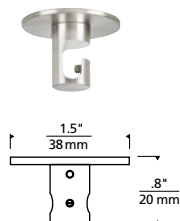

SWAG HOOK

Use as a creative tool to gracefully change a pendant's point of suspension from the mounting canopy to any point on the ceiling. Order one for each pendant.

700TDSWG	FINISH
Z	ANTIQU BRONZE
B	BLACK
S	SATIN NICKEL
W	WHITE

* VINTAGE SOCKET ONLY AVAILABLE IN ANTIQUE BRONZE AND SATIN NICKEL FINISHES
** CUSTOM CORD LENGTHS AVAILABLE, CONSULT FACTORY
*** CUSTOM CORD COLORS AVAILABLE, CONSULT FACTORY
**** SHIPS WITH MATCHING CANOPY