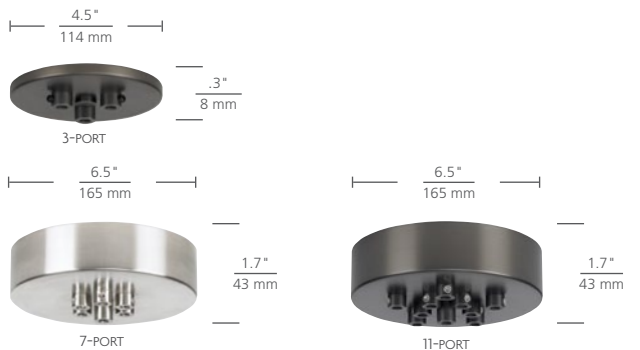

SOCO MINI CANOPIES

Mount to a standard 4" junction box with round plaster ring (provided by electrician).

700TDMRD	SIZE	FINISH
3	3-PORT	Z ANTIQUE BRONZE
7	7-PORT	B BLACK
11	11-PORT	S SATIN NICKEL
		W WHITE