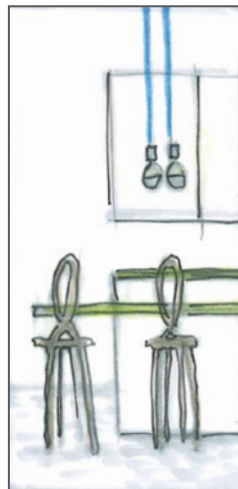

SWAG HOOK

Use as a creative tool to gracefully change a pendant's point of suspension from the mounting canopy to any point on the ceiling. Order one for each pendant.

700TDSWG	FINISH
Z	ANTIQU BRONZE
B	BLACK
S	SATIN NICKEL
W	WHITE

* VINTAGE SOCKET ONLY AVAILABLE IN ANTIQUE BRONZE AND SATIN NICKEL FINISHES
 ** CUSTOM CORD LENGTHS AVAILABLE, CONSULT FACTORY
 *** CUSTOM CORD COLORS AVAILABLE, CONSULT FACTORY
 **** SHIPS WITH MATCHING CANOPY

SOCO MINI CANOPIES

Mount to a standard 4" junction box with round plaster ring (provided by electrician).

700TDMRD	SIZE	FINISH
3	3-PORT	Z ANTIQUE BRONZE
7	7-PORT	B BLACK
11	11-PORT	S SATIN NICKEL
		W WHITE