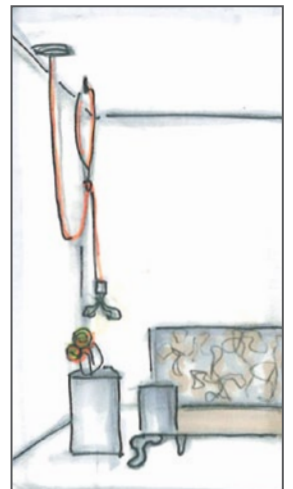

SWAG HOOK

Use as a creative tool to gracefully change a pendant's point of suspension from the mounting canopy to any point on the ceiling. Order one for each pendant.

700TDSWG	FINISH
Z	ANTIQU BRONZE
B	BLACK
S	SATIN NICKEL
W	WHITE

SOCO MINI CANOPIES

Mount to a standard 4" junction box with round plaster ring (provided by electrician).

700TDMRD	SIZE	FINISH
3	3-PORT	Z ANTIQUE BRONZE
7	7-PORT	B BLACK
11	11-PORT	S SATIN NICKEL
		W WHITE