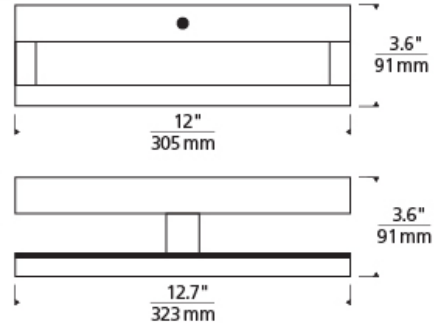

### DESCRIPTION

Clean lines and edge-lit LED light guide technology combine in this modern flush mount that "floats" just below the ceiling. Round includes 30 watt, 1950 net lumen, 3000K LED. Square includes 20 watt, 1200 net lumen, 3000K LED. Dimmable with low-voltage electronic dimmer.

### WEIGHT

5.13lb / 2.33kg ±