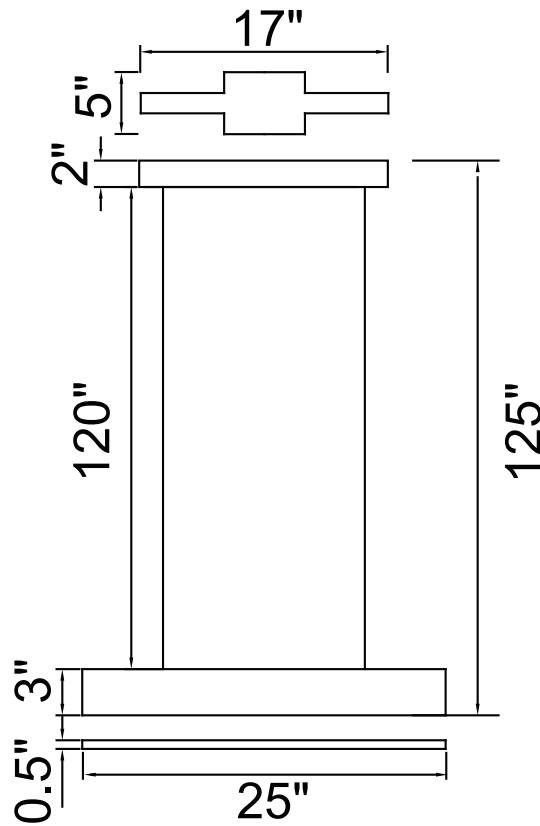

PROJECT: _____
 FIXTURE TYPE: _____
 LOCATION: _____
 CONTACT/PHONE: _____

Item	7145P25-1-253-RC
Collection	KRISTA
Finish	Satin Black
Glass	-----
Crystal	-----
Input	120V AC,60HZ,AC

Shade	-----
Length/Dia.	25"
Width/Ext.	0.5"
Height	3"
Maximum	125"
Lumens	624

Light Source	LED
Bulb Info.	12W
Included	-----
Dimmable	Yes
Color	3000K
Weight	1.5KG