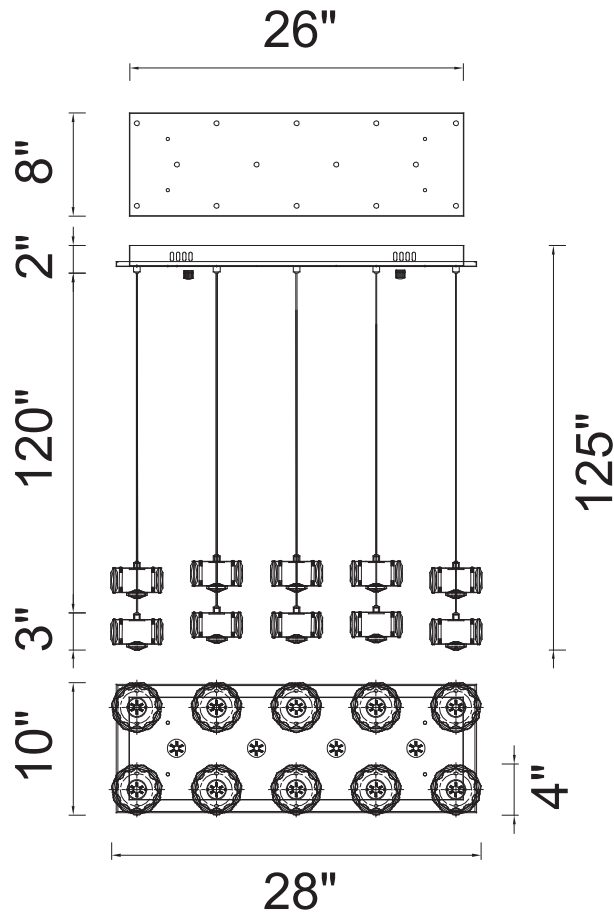

CWI LIGHTING

BRIGHTER LIVING. SIMPLIFIED.

PROJECT: _____

FIXTURE TYPE: _____

LOCATION: _____

CONTACT/PHONE: _____

Item	5636P28ST-RC
Collection	MILAN
Finish	Stainless Steel
Glass	-----
Crystal	Clear
Input	120V AC,60HZ,AC

Shade	-----
Length/Dia.	28"
Width/Ext.	10"
Height	-----
Maximum	125"
Lumens	2100

Light Source	LED
Bulb Info.	42W
Included	-----
Dimmable	No
Color	4000K
Weight	