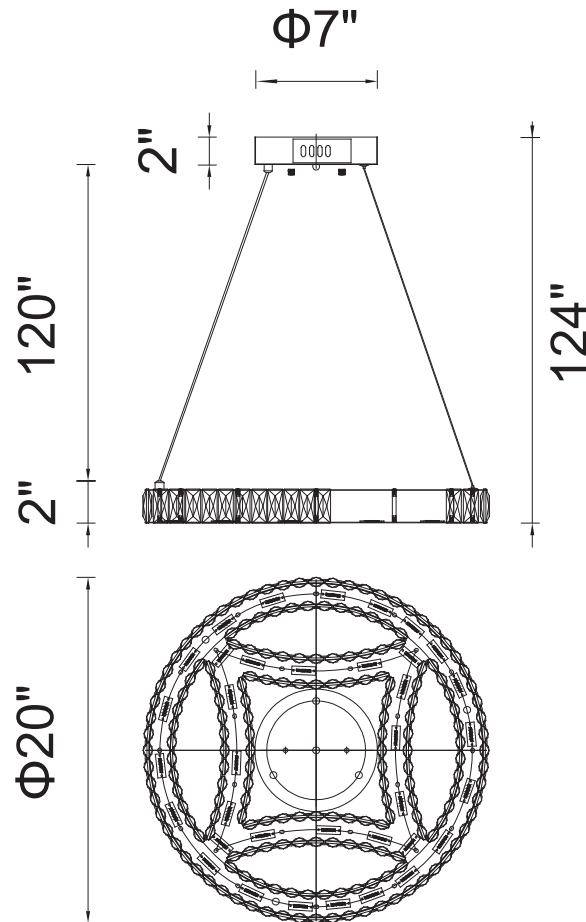

PROJECT: _____

FIXTURE TYPE: _____

LOCATION: _____

CONTACT/PHONE: _____

Item	5634P20ST-R
Collection	BEYOND
Finish	Stainless Steel
Glass	-----
Crystal	Clear
Input	120V AC,60HZ,AC

Shade	-----
Length/Dia.	20"
Width/Ext.	-----
Height	2"
Maximum	124"
Lumens	950

Light Source	LED
Bulb Info.	25W
Included	-----
Dimmable	Yes
Color	4000K
Weight	