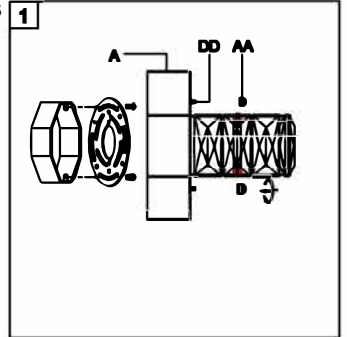

Trade Mark:  
CRYSTAL WORLD INC

Product Name: Wall lamp  
Model :5424W24ST  
120Vac, 60Hz,AC ONLY  
Lamp Size:L24"xH5"xE5"

## WALL LAMP ASSEMBLY INSTRUCTIONS

1. Place fixture(A) onto mounting screws (DD).secure with cap nuts (AA).