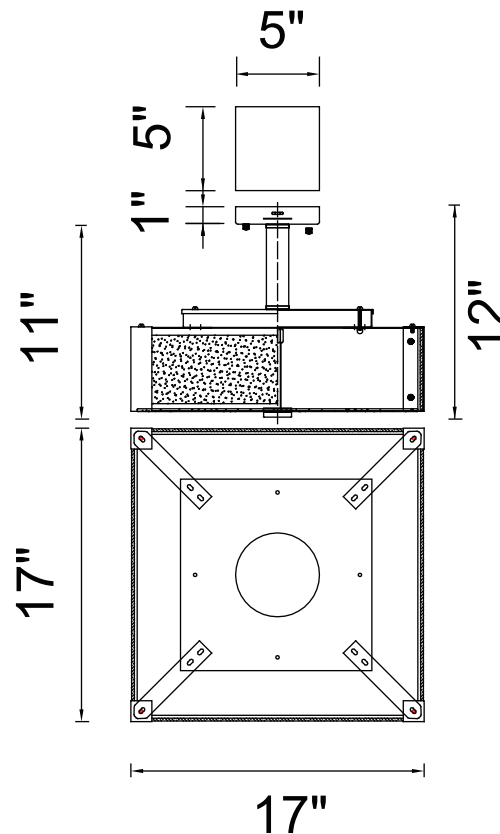

PROJECT: _____
 FIXTURE TYPE: _____
 LOCATION: _____
 CONTACT/PHONE: _____

Item	5571P17C-S
Collection	LUCIE
Finish	Chrome
Glass	Frosted
Crystal	-----
Input	120V AC,60HZ,AC

Shade	-----
Length/Dia.	17"
Width/Ext.	17"
Height	-----
Maximum	12"
Lumens	-----

Light Source	E26
Bulb Info.	4x60W
Included	-----
Dimmable	Yes
Color	-----
Weight	