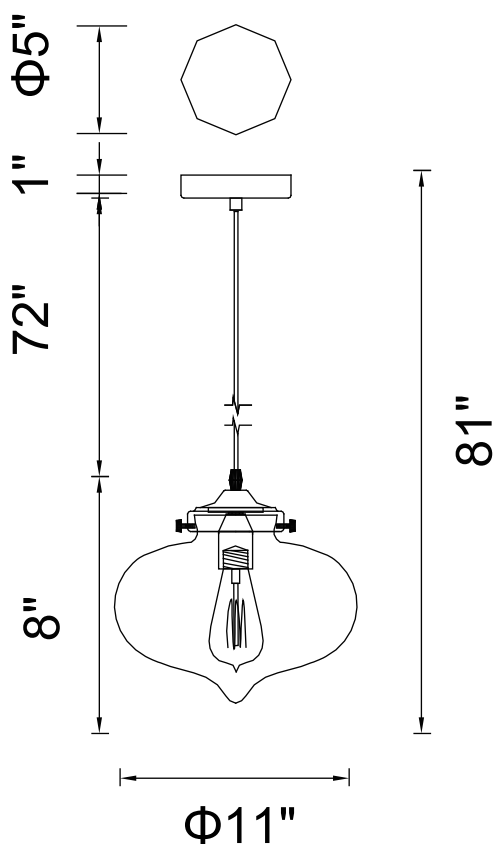

PROJECT: _____
 FIXTURE TYPE: _____
 LOCATION: _____
 CONTACT/PHONE: _____

Item	5570P11
Collection	GLASS
Finish	Black
Glass	Blue
Crystal	-----
Input	120V AC,60HZ,AC

Shade	-----
Length/Dia.	11"
Width/Ext.	-----
Height	8"
Maximum	81"
Lumens	-----

Light Source	E26
Bulb Info.	1x60W
Included	-----
Dimmable	Yes
Color	-----
Weight	