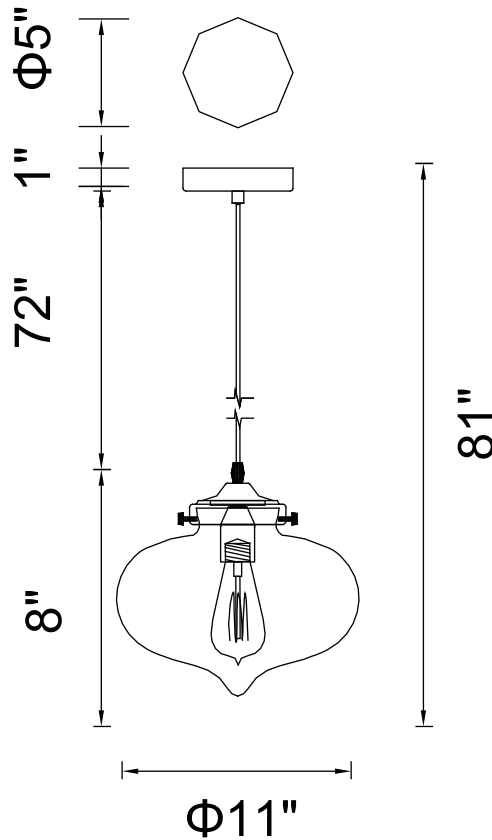

PROJECT: \_\_\_\_\_  
 FIXTURE TYPE: \_\_\_\_\_  
 LOCATION: \_\_\_\_\_  
 CONTACT/PHONE: \_\_\_\_\_

Item	5570P11
Collection	GLASS
Finish	Black
Glass	Amber
Crystal	-----
Input	120V AC,60HZ,AC

Shade	-----
Length/Dia.	11"
Width/Ext.	-----
Height	8"
Maximum	81"
Lumens	-----

Light Source	E26
Bulb Info.	1×60W
Included	-----
Dimmable	Yes
Color	-----
Weight	