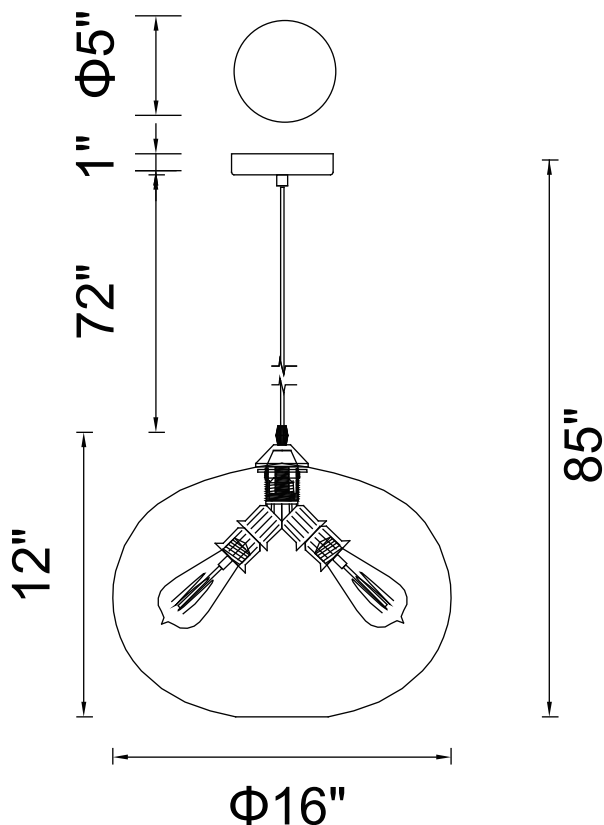

PROJECT: _____
 FIXTURE TYPE: _____
 LOCATION: _____
 CONTACT/PHONE: _____

Item	5553P16
Collection	GLASS
Finish	Black
Glass	Blue
Crystal	-----
Input	120V AC,60HZ,AC

Shade	-----
Length/Dia.	16"
Width/Ext.	-----
Height	12"
Maximum	85"
Lumens	-----

Light Source	E26
Bulb Info.	1×60W
Included	-----
Dimmable	Yes
Color	-----
Weight	-----