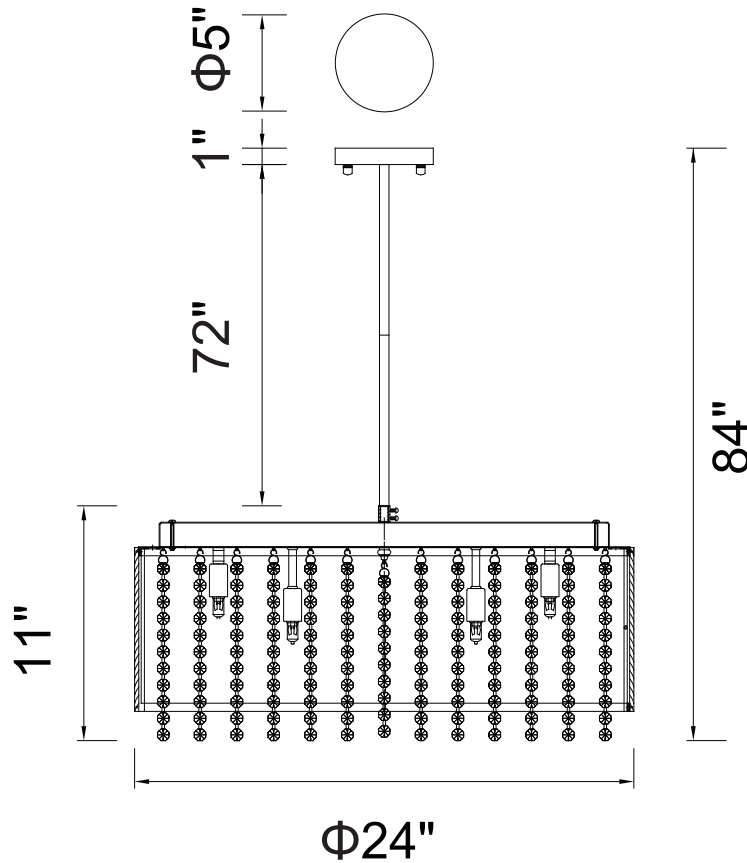

PROJECT: _____

FIXTURE TYPE: _____

LOCATION: _____

CONTACT/PHONE: _____

Item	5535P24C-R
Collection	CLAIRE
Finish	Chrome
Glass	-----
Crystal	Clear
Input	120V AC,60HZ,AC

Shade	-----
Length/Dia.	24"
Width/Ext.	-----
Height	11"
Maximum	84"
Lumens	-----

Light Source	G9
Bulb Info.	14×40W
Included	-----
Dimmable	Yes
Color	-----
Weight	