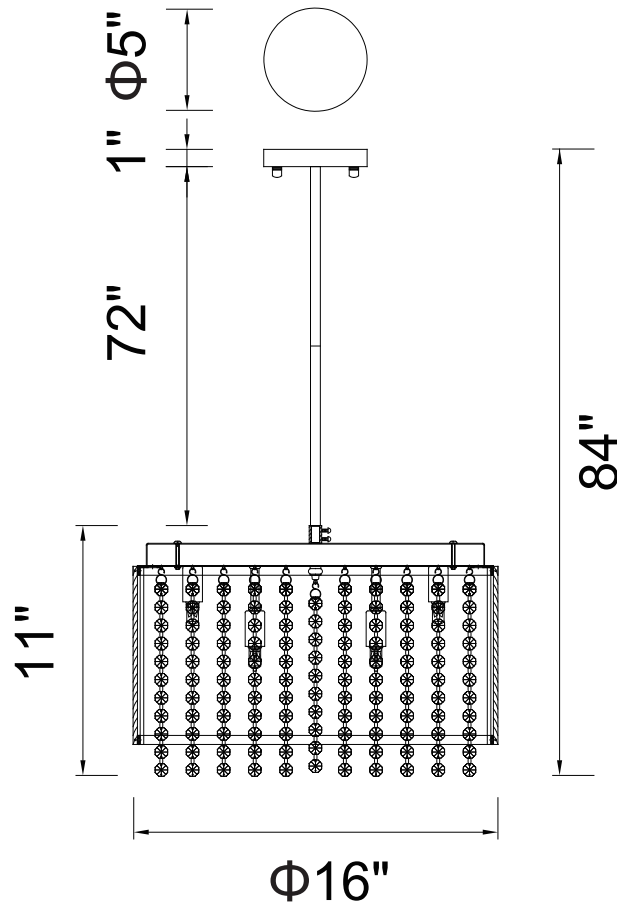

PROJECT: _____
 FIXTURE TYPE: _____
 LOCATION: _____
 CONTACT/PHONE: _____

Item	5535P16C-R
Collection	CLAIRE
Finish	Chrome
Glass	-----
Crystal	Clear
Input	120V AC,60HZ,AC

Shade	-----
Length/Dia.	16"
Width/Ext.	-----
Height	11"
Maximum	84"
Lumens	-----

Light Source	G9
Bulb Info.	10×40W
Included	-----
Dimmable	Yes
Color	-----
Weight	