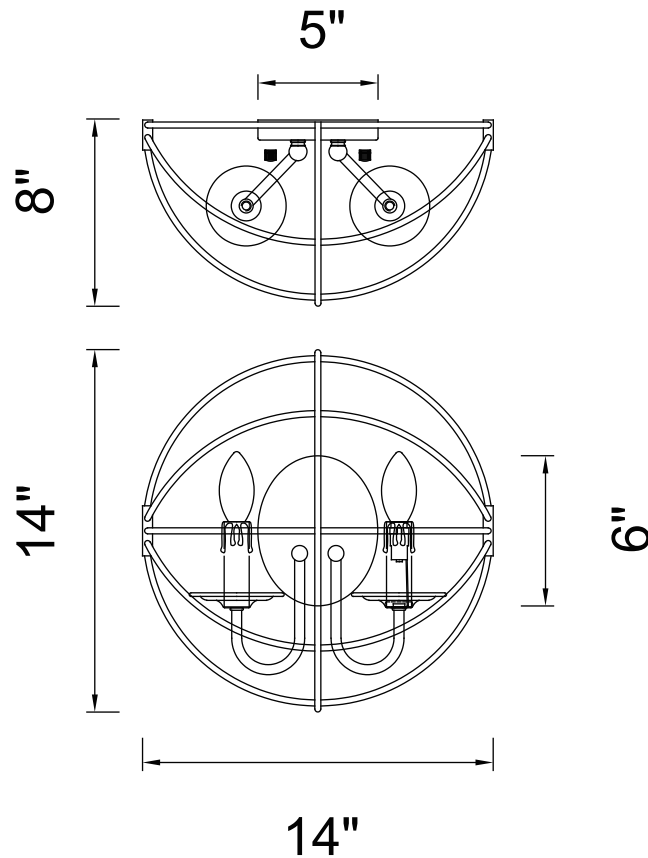

PROJECT: _____

FIXTURE TYPE: _____

LOCATION: _____

CONTACT/PHONE: _____

Item	5464W14DB-2
Collection	ARZA
Finish	Brown
Glass	-----
Crystal	-----
Input	120V AC,60HZ,AC

Shade	-----
Length/Dia.	14"
Width/Ext.	8"
Height	14"
Maximum	-----
Lumens	-----

Light Source	E12
Bulb Info.	2×60W
Included	-----
Dimmable	Yes
Color	-----
Weight	