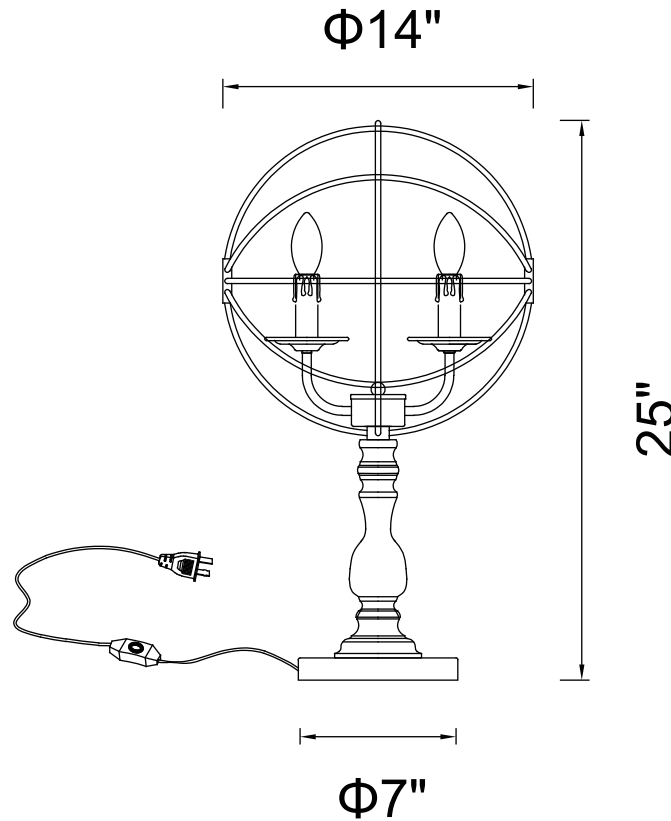

PROJECT: _____

FIXTURE TYPE: _____

LOCATION: _____

CONTACT/PHONE: _____

Item	5464T14DB-3
Collection	ARZA
Finish	Brown
Glass	-----
Crystal	-----
Input	120V AC,60HZ,AC

Shade	-----
Length/Dia.	7"
Width/Ext.	-----
Height	25"
Maximum	-----
Lumens	-----

Light Source	E12
Bulb Info.	3×60W
Included	-----
Dimmable	Yes
Color	-----
Weight	