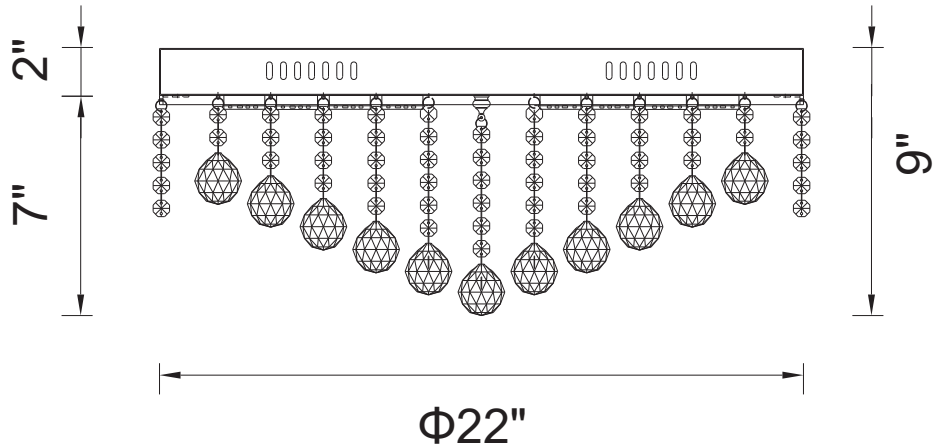

PROJECT: _____

FIXTURE TYPE: _____

LOCATION: _____

CONTACT/PHONE: _____

Item	5424C22C
Collection	CASCADE
Finish	Chrome
Glass	-----
Crystal	Clear
Input	120V AC,60HZ,AC

Shade	-----
Length/Dia.	22"
Width/Ext.	-----
Height	9"
Maximum	-----
Lumens	-----

Light Source	G9
Bulb Info.	10x40W
Included	-----
Dimmable	Yes
Color	-----
Weight	