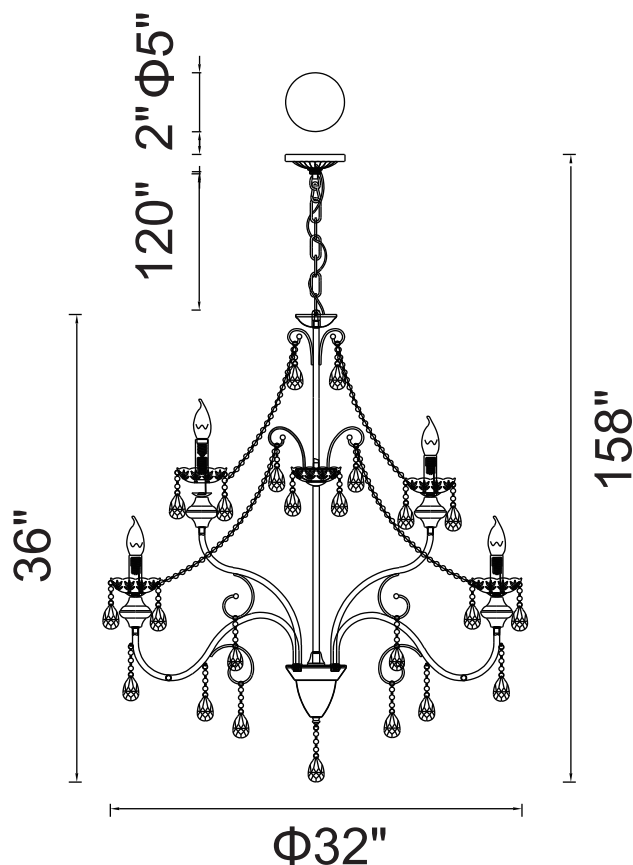

PROJECT: \_\_\_\_\_

FIXTURE TYPE: \_\_\_\_\_

LOCATION: \_\_\_\_\_

CONTACT/PHONE: \_\_\_\_\_

Item	5095P32B-9
Collection	KEEN
Finish	Black
Glass	-----
Crystal	Black
Input	120V AC,60HZ,AC

Shade	-----
Length/Dia.	32"
Width/Ext.	-----
Height	36"
Maximum	158"
Lumens	-----

Light Source	E12
Bulb Info.	9×60W
Included	-----
Dimmable	Yes
Color	-----
Weight	