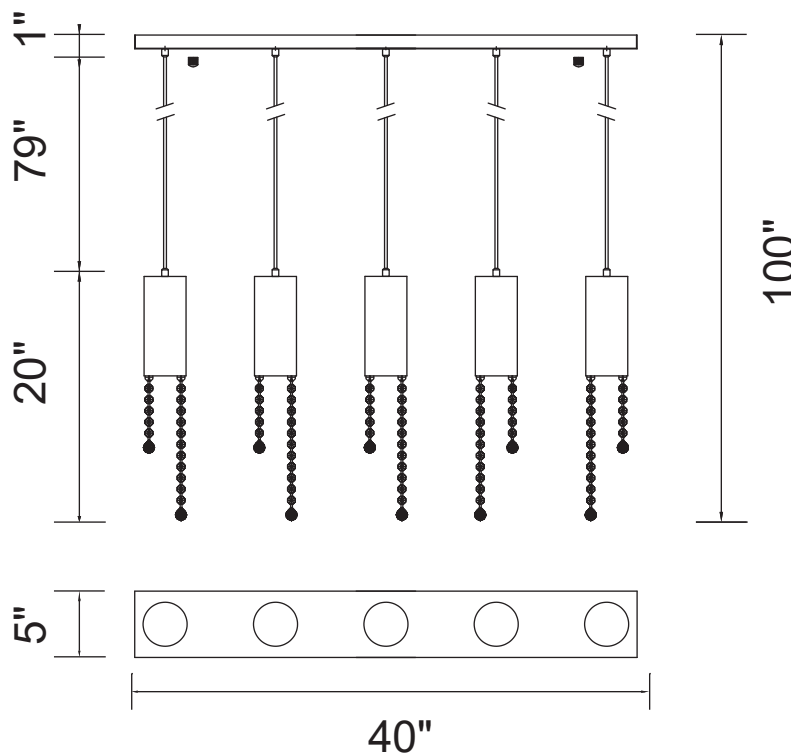

PROJECT: _____
 FIXTURE TYPE: _____
 LOCATION: _____
 CONTACT/PHONE: _____

Item	5081P40C-RC
Collection	EXTENDED
Finish	Chrome
Glass	-----
Crystal	Clear
Input	120V AC,60HZ,AC

Shade	-----
Length/Dia.	40"
Width/Ext.	5"
Height	20"
Maximum	100"
Lumens	-----

Light Source	GU10
Bulb Info.	5×35W
Included	-----
Dimmable	Yes
Color	-----
Weight	