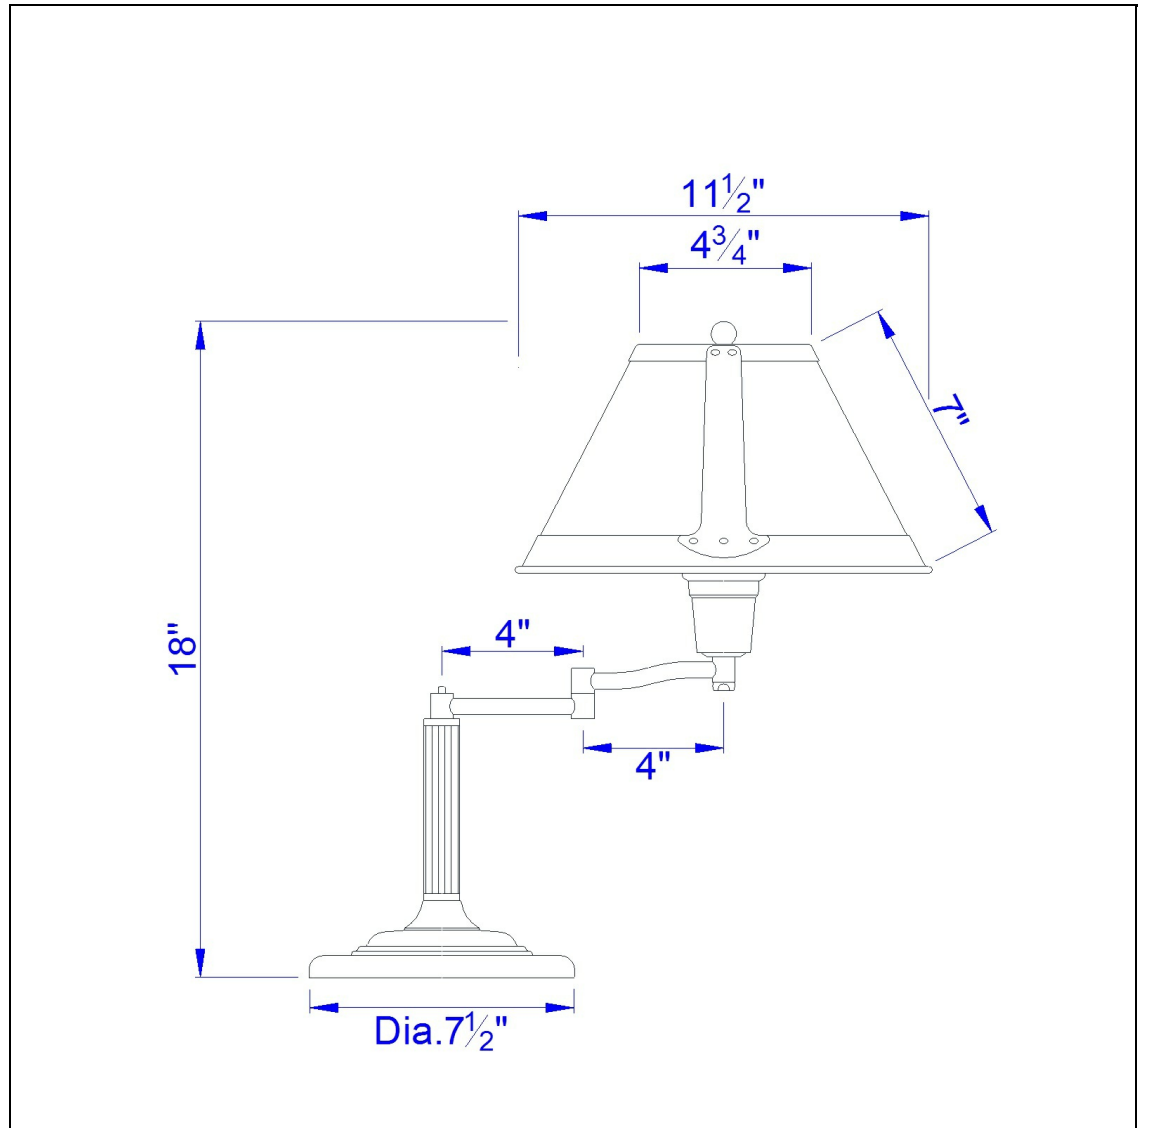

Product No. **BO-462**

Description

60W Swing Arm Mica Desk Lamp
Natural Mica shade
Fully functional swing arm
Little to no assembly required
Ships in one carton
Ships in one carton
15" Height Metal Desk Lamp in Rust

Technical Specifications

UPC	020193067284	Carton 1 Dimensions	9.50 x 14.00 x 14.00
Wattage	60W	Carton 2 Dimensions	0.00 x 0.00 x 14.00
CRI	N/A	Package Dimensions	L: 14.00 W: 14.00 H: 9.50
Lumen	N/A		
Switch Type	On/Off		
Bulb Base	E26		
Number of Lights	1		
Color	Rust		
Base Color	Rust		