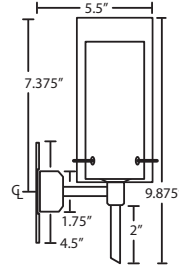

PAHU 4

VANITIES WALL

ORDERING:

FIXTURE	GLASS OPTIONS	METAL FINISH	METAL FINISH	OPTIONS
2SW 2 Light Vanity	A44007 Trans. Amethyst/Opal	(blank) 40W G9 Hal	BR Bronze	SQ Square Canopy
3SW 3 Light Vanity	C44007 Clear/Opal	LED 5W LED 120V, dimmable	CR Chrome	
4SW 4 Light Vanity	G44007 Trans. Armagnac/Opal		SN Satin Nickel	
	L44007 Trans. Olive/Opal			
	S44007 Trans. Smoke/Opal			
	Y44007 Trans. Gold/Opal