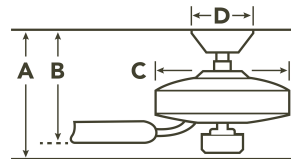

MOTOR FINISH

BLADE FINISHES

Black

Dimmable

LED Light Kit

HANGING MEASUREMENTS

AIR PERFORMANCE

AIRFLOW Cubic Ft. Per Minute on High	RPM Revolutions Per Minute on High	POWER USAGE Watts on High (Excludes Lights)	AIRFLOW EFFICIENCY Cubic Ft. Per Minute Per Watt
5327	146	71	75

SPECIFICATIONS

Performance			
CFM (High)	5327	RPM (High)	146
Watts (High)	71	Airflow Efficiency CFM/W (High)	75
Motor Specifications			
Amps (High)	0.60	Motor Size	172MM X 20MM
Motor Type	AC Induction	Primary Material	Steel
Mounting/Installation			
Minimum Distance from Fan to Floor	7.0 feet	Interior/Exterior	INTERIOR
Lead Wire Length	78"	Location Rating	Dry
Low Ceiling Adaptable	No	Max Stem Tilt	22.0 Degrees
Connector	Yes	Direct Wire	Yes
Mounting Style	Downrod	Wire Connectors	Wire Nuts
Dimensions			
Downrod 1	1.00 OD X 4.50"	Downrod 1 - Measurement A	14.40"
Downrod 1 - Measurement B	9.50"	Downrod 1 - Measurement C	11.00"
Base Backplate	6	Weight	26.40 LBS
Blade Sweep	56	Height	14.40"
Length	56.00"	Width	56.00"
Light Source			
Downlight Included	Yes	Downlight Option	Integrated
Dimmable	Yes	Color Rendering Index	90
Kelvin Temperature	3000K	Initial Lumens	2200
Diffuser Description	Frosted	Downward-facing Bulbs	1 X 23
Lamp Included	Integrated	Light Source	LED
# of Bulbs/LED Modules	1		
Photometrics			
Delivered Efficacy (Lumens/Watt)	75		