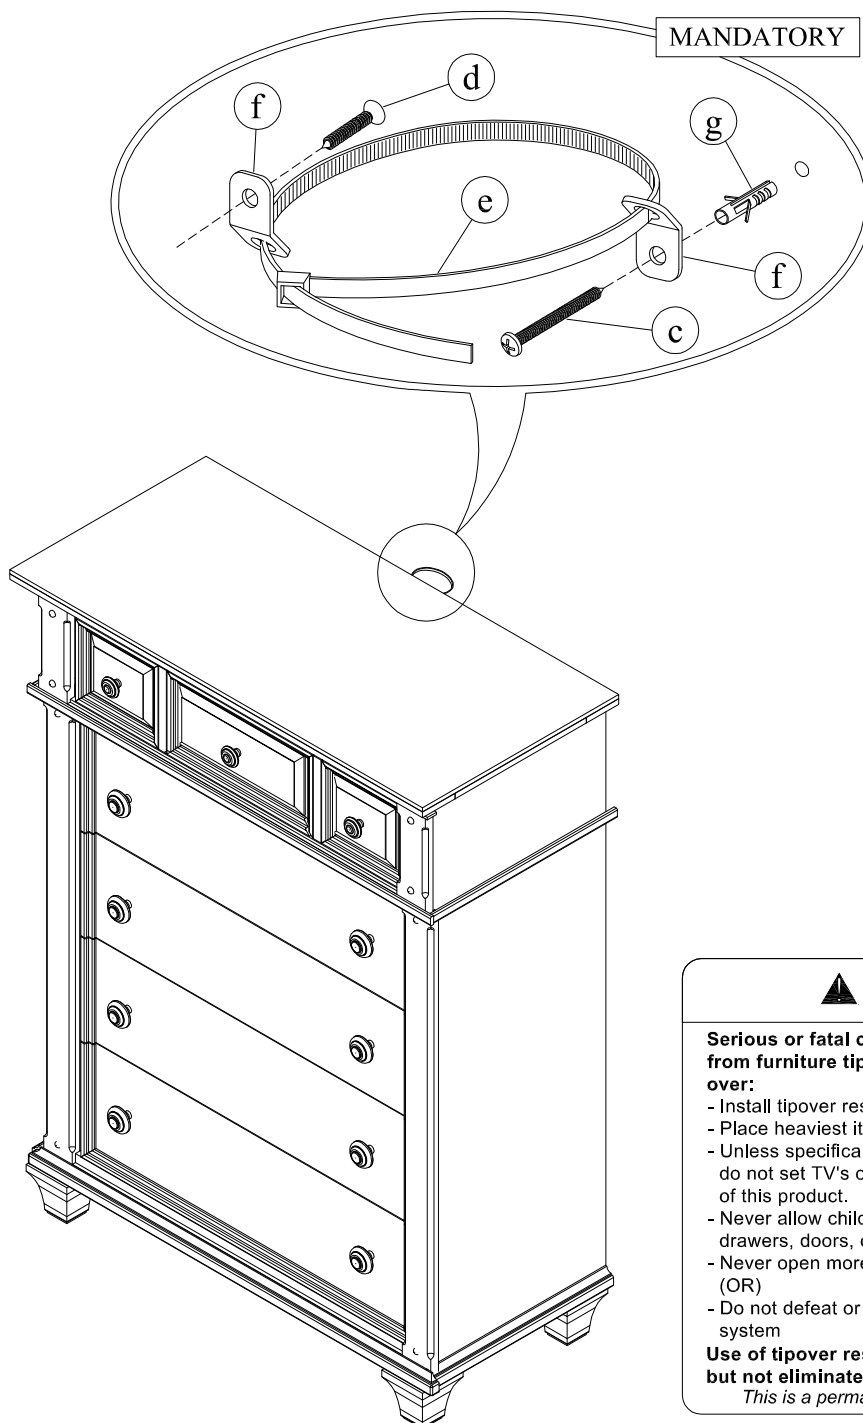

2410-150 5 DRAWER CHEST

Assembly Instruction

A . Components :

1, Five Drawer Chest

Qty
1 x

a

b

c

d

e

B . Hardware :

Qty

a. Screw Ø8 x 2" 1 x

b. Screw Ø8 x 5/8" 1 x

c. Restrain Strap 1 x

d. Metal Plate 2 x

e. Plastic Anchor 1 x

WARNING

Serious or fatal crushing injuries can occur from furniture tipover. To help prevent tipover:

- Install tipover restraint provided.
- Place heaviest items in the lowest drawers.
- Unless specifically designed to accommodate, do not set TV's or other heavy objects on top of this product.
- Never allow children to climb or hang on drawers, doors, or shelves.
- Never open more than one drawer at a time.
- (OR)
- Do not defeat or remove the drawer interlock system