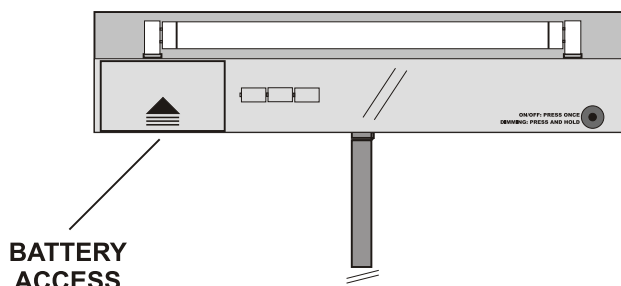

Bottom view

Specifications / Notes

Finishes: Polished Brass (Model 301L); Antique Brass (Model 302L)
Black (Model 303L); Satin-Nickel (Model 305L)

Size: (Shade) 18 in wide; 1 3/4 in high
Extends from 5 3/4 in. To 7 3/4 in.

Batteries: 80 hour rating measured by cycling at 12 hours of operation with a 2 hour rest period in between (on brightest setting), using alkaline batteries. Better performance--up to 120 hours total operation--under realistic conditions of 4-5 hours (one evening's use) at a time

LEDs: The maintenance free LED's last virtually forever due to their 50,000 hour rating. They provide an unparalleled warm white color temperature and superior dispersion of light as compared to traditional LED's for a warm, even glow over artwork

www.conceptpicturelights.com

Made in China

Patent 5934787 AND Patent Pending