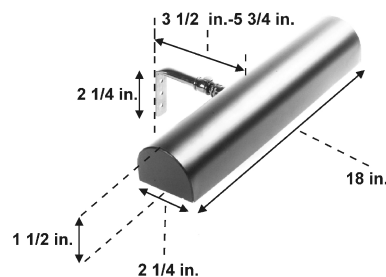

CONCEPT CORDLESS PICTURE LIGHT | LED Remote Control

This Cordless Picture Light way outshines any others: bright, dimmable, over 80 hours of battery life AND Remote Control!

PATENTED DESIGN:

Advanced solid state circuit uses PWM (Pulse Width Modulation)

Bright, efficient SMD LED technology for superior color rendition

Over 80 hours of life (on brightest setting!)

Remote Control with dimming included (Light can be controlled by remote or on main unit)
Use one controller for multiple lights

Uses 8 C batteries (lamp) and 2 AAA batteries (remote) (not included)

Solid metal construction

Minimum Vertical Profile-looks like a conventional picture light

Works great with rechargeable batteries also

18 in Cordless Picture Light Dimensions