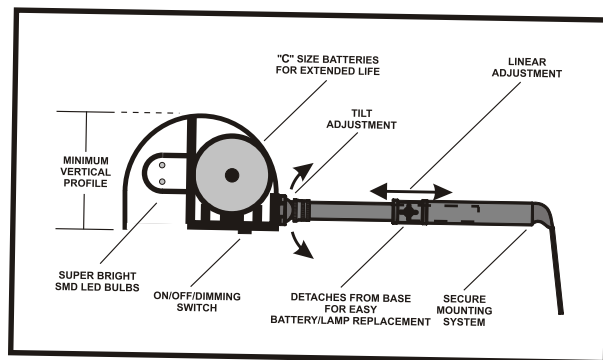

CONCEPT CORDLESS PICTURE LIGHT | LED Remote Control

This Cordless Picture Light way outshines any others: bright, dimmable, over 80 hours of battery life AND Remote Control!

PATENTED DESIGN:

Advanced solid state circuit uses PWM (Pulse Width Modulation)

Bright, efficient SMD LED technology for superior color rendition

Over 80 hours of life (on brightest setting!)

Remote Control with dimming included (Light can be controlled by remote or on main unit)
Use one controller for multiple lights

Uses 8 C batteries (lamp) and 2 AAA batteries (remote) (not included)

Solid metal construction

Minimum Vertical Profile-looks like a conventional picture light

Works great with rechargeable batteries also

Side view