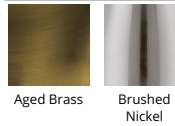

### DESCRIPTION

Stylish with full flexibility. Three adjustment points to perfectly illuminate artwork.

### FINISHES

Aged Brass

Brushed Nickel