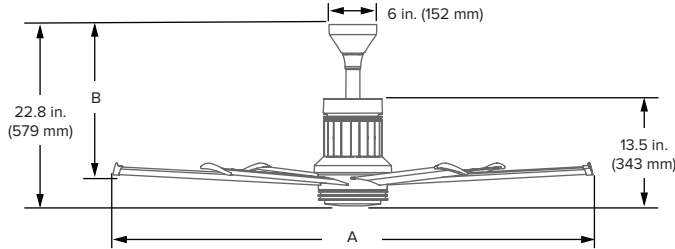

TECHNICAL SPECIFICATIONS

i6

INSPIRED BY INDUSTRY, BUILT FOR COMFORT.

Pictured with 6 in. (152 mm) downrod and light kit