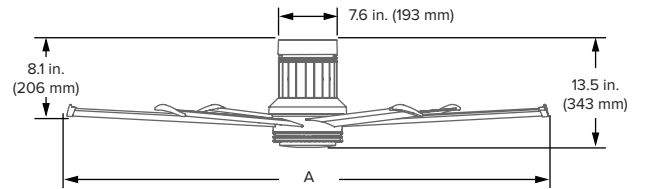

Pictured with flush mount and light kit

Technical Specifications

Diameter (A)	Environment	CFM	Efficiency (CFM/W)	Max Watts	Max Speed	Light Kit	Input Power	Weight¹	Winglet to Ceiling (B)	Light Kit Height
60 in. (1.5 m)	Indoor	9,676	260	35.4 W	171 RPM	1,770 lm 72.6 lm/W	100–277 VAC, 50/60 Hz, 1 Φ	34 lb (15.4 kg)	17.4 in. (442 mm)	0.7 in. (18 mm)
	Outdoor	9,746	257	36.1 W					17.4 in. (442 mm)	
72 in. (1.8 m)	Indoor	13,598	312	41.6 W	140 RPM			35.7 lb (16.2 kg)	17.1 in. (434 mm)	
	Outdoor	13,860	318	42.2 W					17.1 in. (434 mm)	
84 in. (2.1 m)	Indoor	15,576	370	40.2 W	110 RPM			37.3 lb (16.9 kg)	16.8 in. (427 mm)	
	Outdoor	15,814	369	41 W					16.8 in. (427 mm)	

Construction Features

Airfoils	Motor and Hub	Remote	Onboard Sensors	Integrations²	Mounting³	Accessories
Made from aircraft-grade aluminum Tilted blade profile for optimum airflow spread	24 V DC motor and power supply housed in a three-piece cast aluminum hub with integrated airfoil retention system	“Point-anywhere” pairing Integrated speed indicators Mount fixed to wall or with magnetic holder	Temperature, humidity, and motion sensors enable SenseME Technology	Voice control with Google Assistant or Amazon Alexa Works with home automation systems	Flat or sloped ceilings 8 ft (2.4 m) or taller Maximum slope: 36°	LED Light Kit 0–10 V module Optional downrod lengths available for ceilings over 14 ft (4.3 m)

Ordering Information

Diameter	Environment	Mount⁴	Finish	Downrod⁴	LED Light	0–10 V
MK-I61-05: 60 in. (1.5 m) MK-I61-06: 72 in. (1.8 m) MK-I61-07: 84 in. (2.1 m)	18: Indoor 19: Outdoor	00: Flush 06: Standard	A727: Brushed Aluminum A728: Black A729: White A730: Oil-Rubbed Bronze	Blank: Flush I06: 6 in. (152 mm) I12: 12 in. (305 mm) I24: 24 in. (610 mm) I00: 36, 48, 60 in. (914, 1219, 1524 mm)	Blank: No LED Light S2: LED Light	Blank: No 0–10 V V54: 0–10 V

¹ Weight does not include mount or downrod.