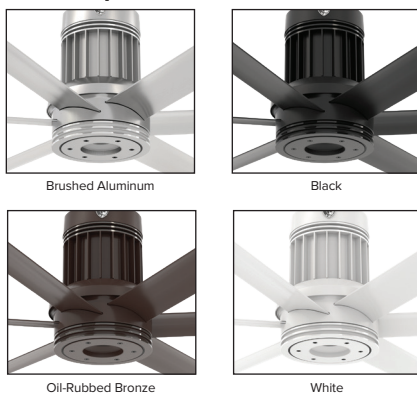

Finish Options