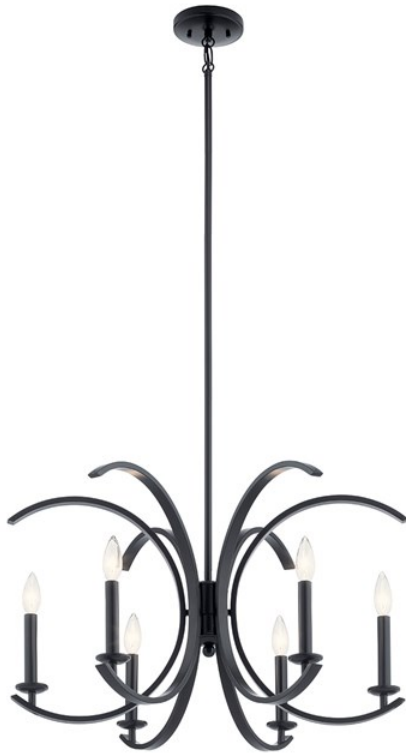

Cassadee 16.5" 6 Light Chandelier Black

52116BK (Black)

Project Name: _____
 Location: _____
 Type: _____
 Qty: _____
 Comments: _____

Certifications/Qualifications

| | |
|-----------------|--|
| Location Rating | Dry |
| | www.kichler.com/warranty |

Dimensions

| | |
|-------------------|----------|
| Base Backplate | 5.00 DIA |
| Chain/Stem Length | 36" |
| Weight | 9.00 LBS |
| Height | 16.50" |
| Overall Height | 49.00" |
| Width | 26.00" |

Mounting/Installation

| | |
|----------------------------|----------|
| Interior/Exterior | Interior |
| Lead Wire Length | 73 |
| Mounting Weight | 9.00 LBS |
| Slope Ceiling Kit Included | Yes |

Primary Lamping

| | |
|------------------------|--------------|
| Bulb Product ID | 4064CLR |
| Lamp Included | Not Included |
| Lamp Type | B |
| Light Source | Incandescent |
| Max or Nominal Watt | 60W |
| # of Bulbs/LED Modules | 6 |
| Max Wattage/Range | 60W |
| Socket Type | CAND |
| Socket Wire | 105 |

Product/Ordering Information

| | |
|--------|--------------|
| SKU | 52116BK |
| Finish | Black |
| Style | Contemporary |
| UPC | 783927574433 |

Compatible Accessories

| | |
|-------------------------|--------|
| 12" Stem Black | 2999BK |
| 36" Outdoor Chain Black | 4927BK |