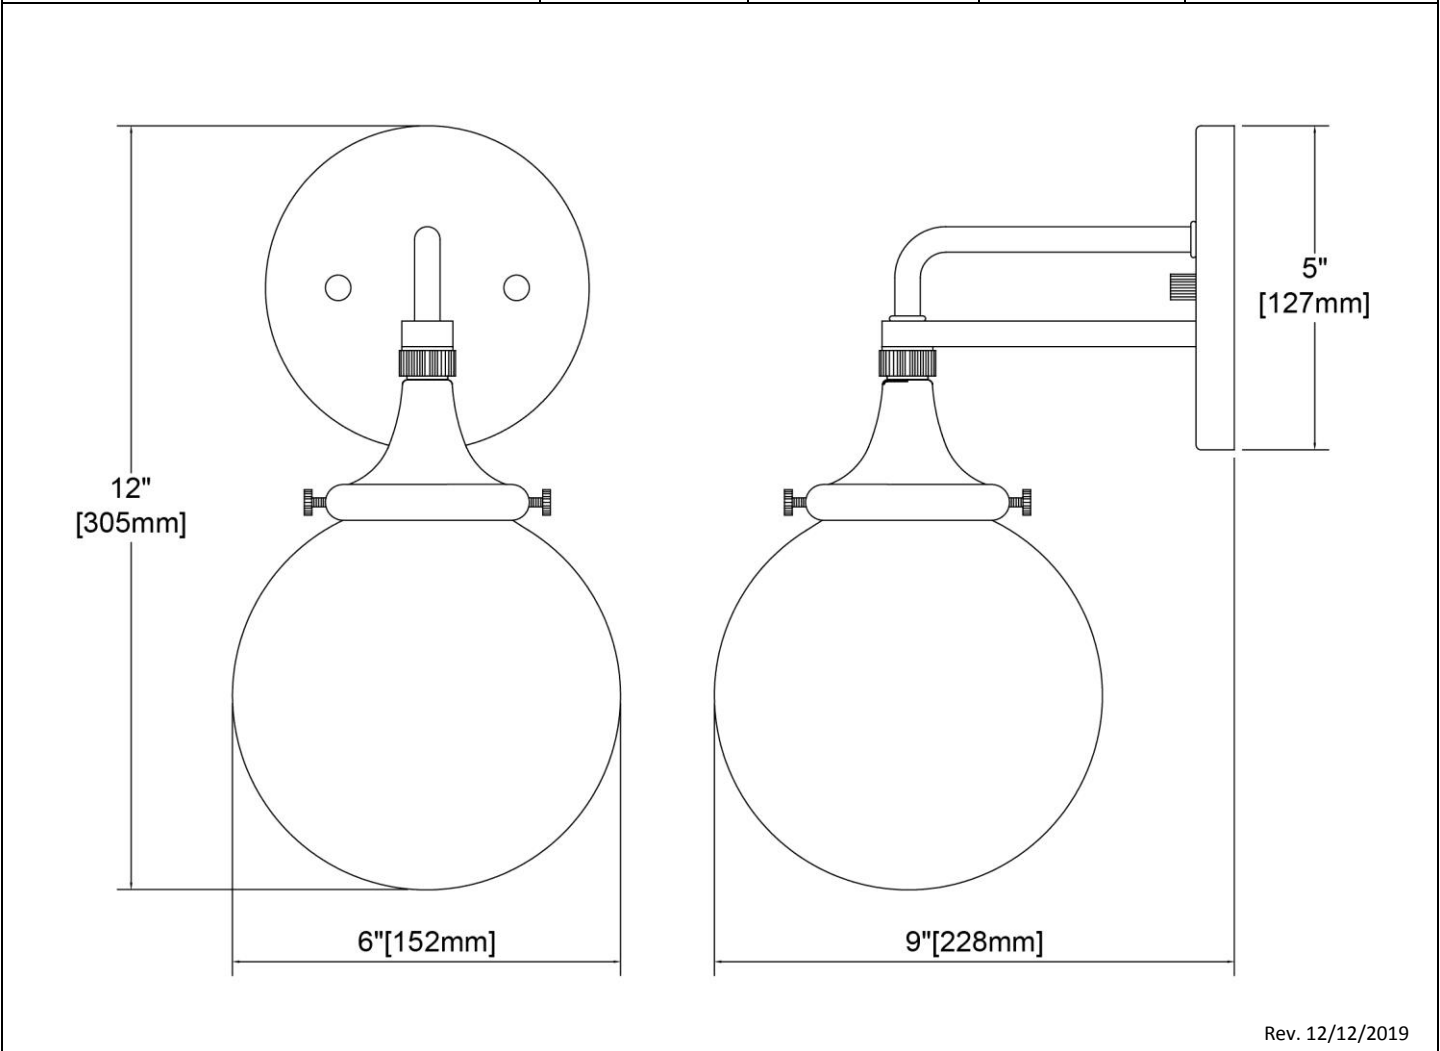


	ITEM #:	30141/1
	UPC	748119137766
	Description	Beverly Hills 1-Light Vanity Light in Satin Brass with White Feathered Glass
	Finish	Satin Brass
	Materials	Glass, Steel
	Brand	ELK Lighting
	Collection	Beverly Hills
	Category	Indoor Lighting
	Type	Vanity Light

ITEM DIMENSIONS				RATINGS & SPECIFICATIONS				
Width	6 inches			Safety Rating	ETL		Certification	Dry locations
Depth	9 inches			ADA Compliant	N/A		Voltage	120 volts
Height	12 inches			BULBS / SOCKETS				
Weight	2 pounds			Quantity	1	Wattage	60 watts	
ADDITIONAL DIMENSIONS				Included	No	Type	Torpedo (E12 Candelabra Base)	
Backplate / Canopy	5 diameter			Other	N/A			
HCWO	N/A			CHAIN / CORD INFORMATION				
Min. Extension	N/A			Chain	N/A	Cord	8 inches	
Max. Extension	N/A			SHADE / GLASS DETAILS				
OVERALL HEIGHT				Shade/Glass Description	White Feathered Glass			
Min.	N/A		Max.	N/A				
EXTENSION ROD(S)				Width	6 inches		Height	6 inches
N/A				Width at Top	N/A		Width at Bottom	N/A