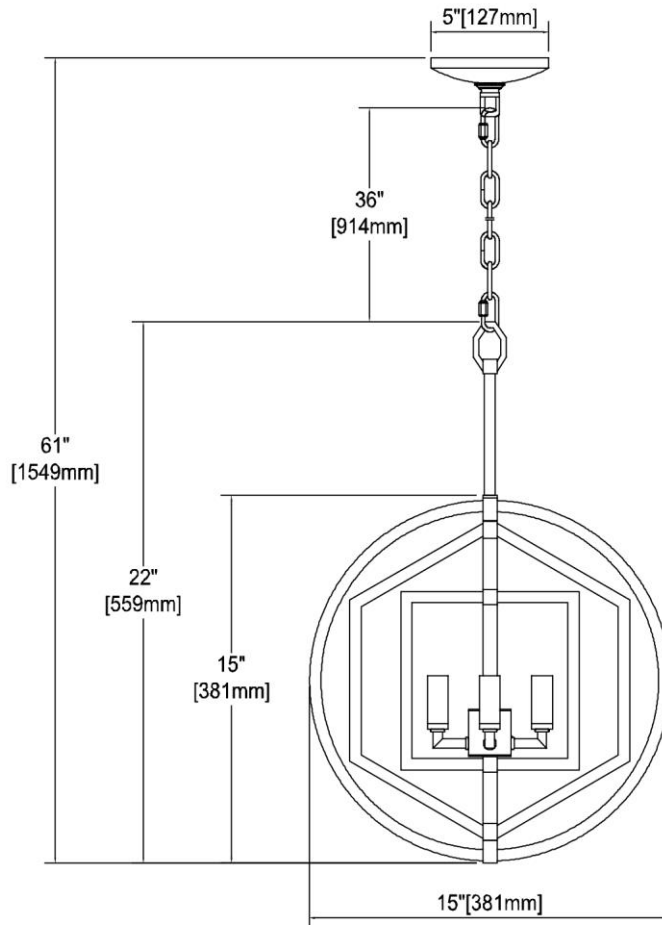


	<b>ITEM #:</b>	12262/3
	<b>UPC</b>	748119138176
	<b>Description</b>	Geosphere 3-Light Chandelier in Polished Nickel and Parisian Gold Leaf
	<b>Finish</b>	Polished Nickel, Parisian Gold Leaf
	<b>Materials</b>	Steel
	<b>Brand</b>	ELK Lighting
	<b>Collection</b>	Geosphere
	<b>Category</b>	Indoor Lighting
	<b>Type</b>	Chandelier

ITEM DIMENSIONS				RATINGS & SPECIFICATIONS				
<b>Width</b>	15 inches			<b>Safety Rating</b>	UL		<b>Certification</b>	Dry locations
<b>Depth</b>	15 inches			<b>ADA Compliant</b>	N/A		<b>Voltage</b>	120 volts
<b>Height</b>	15 inches			<b>BULBS / SOCKETS</b>				
<b>Weight</b>	4 pounds			<b>Quantity</b>	3	<b>Wattage</b>	60 watts	
<b>ADDITIONAL DIMENSIONS</b>				<b>Included</b>	No	<b>Type</b>	Torpedo (E12 Candelabra Base)	
<b>Backplate / Canopy</b>	4.75 diameter			<b>Other</b>	N/A			
<b>HCWO</b>	N/A			<b>CHAIN / CORD INFORMATION</b>				
<b>Min. Extension</b>	N/A			<b>Chain</b>	36 inches	<b>Cord</b>	72 inches	
<b>Max. Extension</b>	N/A			<b>SHADE / GLASS DETAILS</b>				
<b>OVERALL HEIGHT</b>				<b>Shade/Glass Description</b>	No Shade/Glass			
<b>Min.</b>	26 inches	<b>Max.</b>	61 inches					
<b>EXTENSION ROD(S)</b>				<b>Width</b>	N/A		<b>Height</b>	N/A
Rods: 1-5				<b>Width at Top</b>	N/A		<b>Width at Bottom</b>	N/A