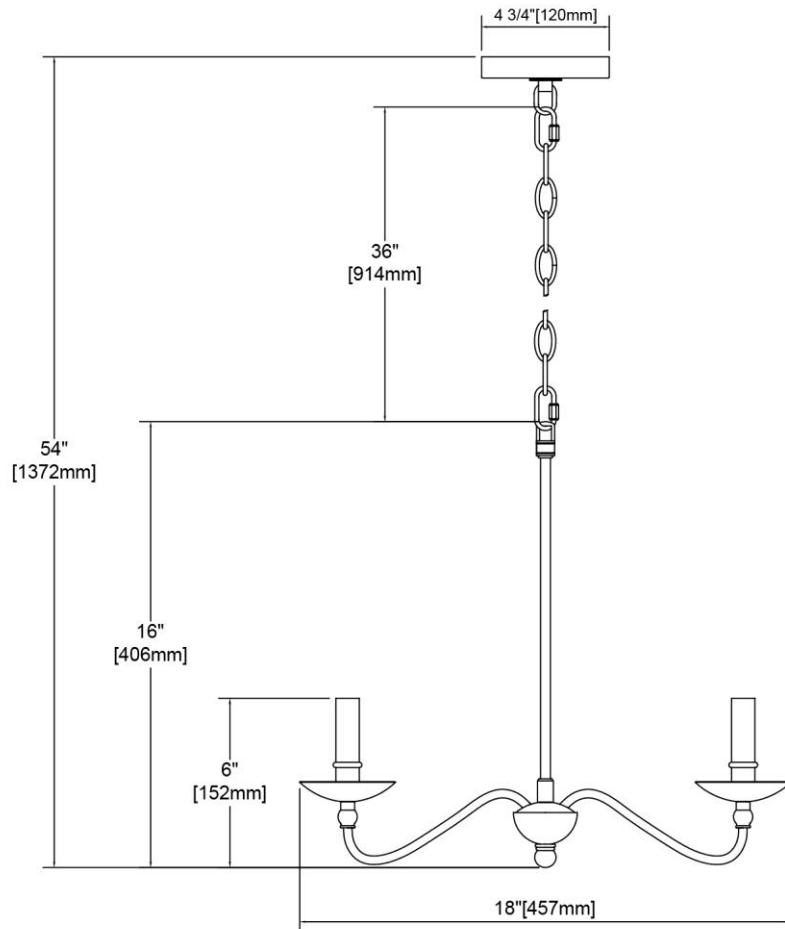


	ITEM #:	46795/3
	UPC	748119139081
	Description	Wellsley 3-Light Chandelier in Burnished Brass
	Finish	Burnished Brass
	Materials	Steel
	Brand	ELK Lighting
	Collection	Wellsley
	Category	Indoor Lighting
	Type	Chandelier

ITEM DIMENSIONS				RATINGS & SPECIFICATIONS				
Width	18 inches			Safety Rating	ETL		Certification	Dry locations
Depth	18 inches			ADA Compliant	N/A		Voltage	120 volts
Height	16 inches			BULBS / SOCKETS				
Weight	3 pounds			Quantity	3	Wattage	60 watts	
ADDITIONAL DIMENSIONS				Included	No	Type	Torpedo (E12 Candelabra Base)	
Backplate / Canopy	4.75 diameter			Other	N/A			
HCWO	N/A			CHAIN / CORD INFORMATION				
Min. Extension	N/A			Chain	36 inches	Cord	72 inches - Clear	
Max. Extension	N/A			SHADE / GLASS DETAILS				
OVERALL HEIGHT				Shade/Glass Description	No Shade/Glass			
Min.	20 inches	Max.	54 inches	Width	N/A		Height	N/A
EXTENSION ROD(S)				Width at Top	N/A		Width at Bottom	N/A
Rods: 1-12								